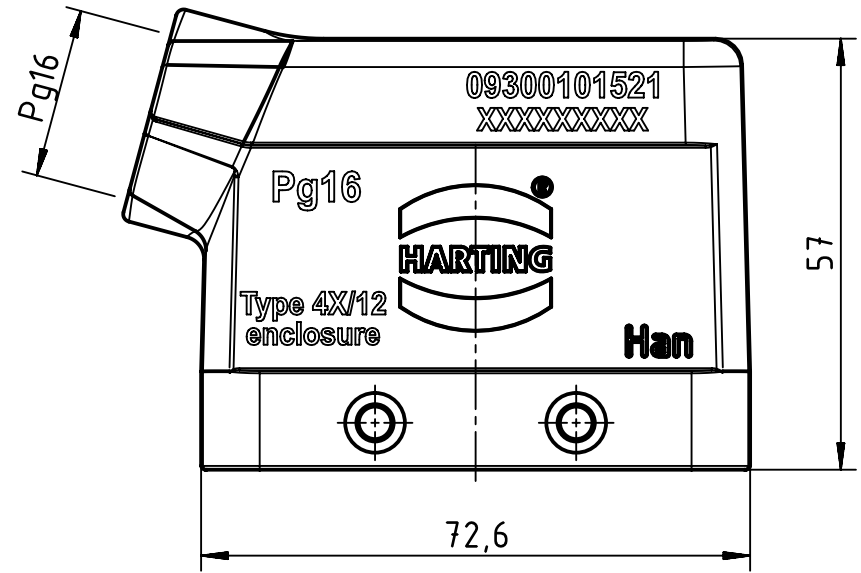

A

B

C

D

 All Dimensions in mm Original Size DIN A4	Scale	Free size tol.		Ref.	
	1:1			Sub.	
 All rights reserved Department EL PD	Created by	Inspected by	Standardisation	Date	State
	HELLMANN	GERB	GARSKE	2019-11-29	Final Release
HARTING Electric GmbH & Co. KG D-32339 Espelkamp	Title				Doc-Key / ECM-Nr.
	Han B Hood Side Entry LC 4 Pegs PG 16				100200082/UGD/004/D 500000161582
Type		Number		Rev.	Page
TB		09 30 010 1521		D	1/1