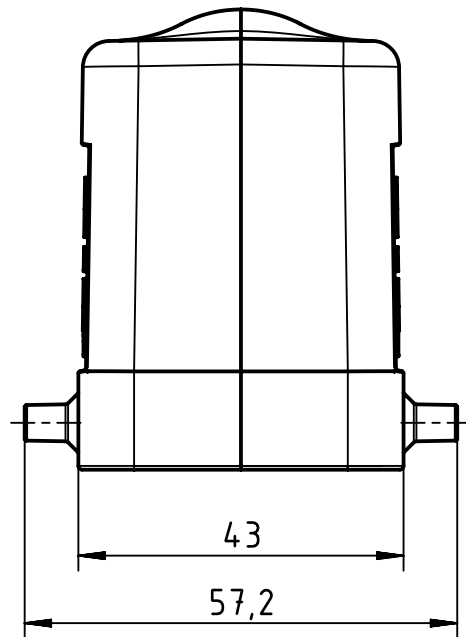

A

B

C

D

 All Dimensions in mm Original Size DIN A4	Scale	Free size tol.		Ref.	
	1:1			Sub.	
 All rights reserved Department EL PD	Created by	Inspected by	Standardisation	Date	State
	HELLMANN	GERB	GARSKE	2019-11-29	Final Release
HARTING Electric GmbH & Co. KG D-32339 Espelkamp	Title				Doc-Key / ECM-Nr.
	Han B Hood Side Entry LC 4 Pegs PG 16				100200082/UGD/004/D 500000161582
Type		Number		Rev.	Page
TB		09 30 010 1521		D	1/1