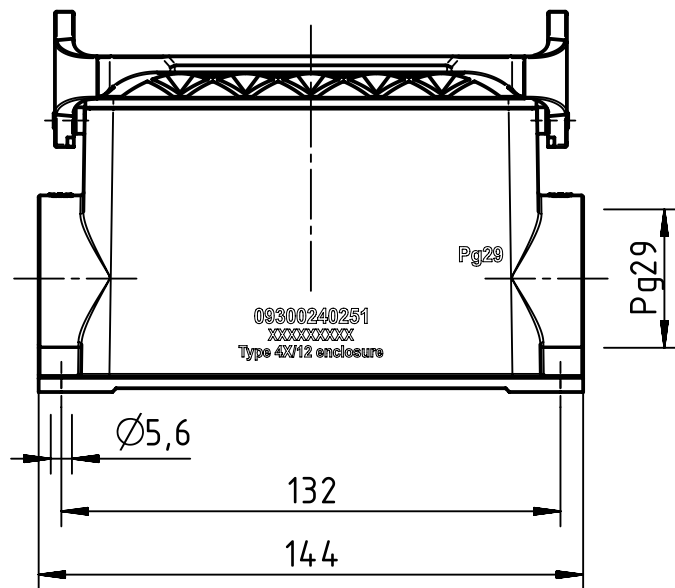

A

B

C

D

	All Dimensions in mm Original Size DIN A4		Scale 1:2	Free size tol.		Ref.
			Created by FINKEV	Inspected by GERB	Standardisation GARSKE	Sub.
All rights reserved Department EL PD		Title Han 24B-HSM1-HC-SL-Pg29		Date 2020-03-03		State Final Release
HARTING Electric GmbH & Co. KG D-32339 Espelkamp		Type TB		Number 09 30 024 0251		Doc-Key / ECM-Nr. 100205738/UGD/004/B 500000166175
					Rev. B	Page 1/1