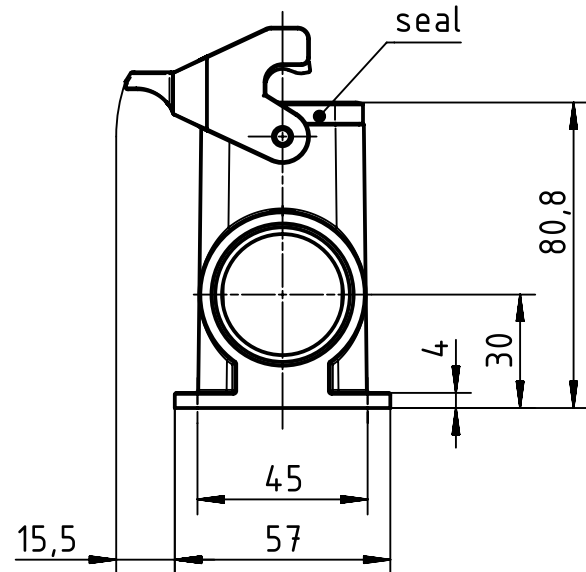

A

B

C

D

	All Dimensions in mm Original Size DIN A4		Scale 1:2	Free size tol.		Ref.
			Created by FINKEV	Inspected by GERB	Standardisation GARSKE	Sub.
All rights reserved Department EL PD		Title Han 24B-HSM1-HC-SL-Pg29		Date 2020-03-03		State Final Release
HARTING Electric GmbH & Co. KG D-32339 Espelkamp		Type TB		Number 09 30 024 0251		Doc-Key / ECM-Nr. 100205738/UGD/004/B 500000166175
					Rev. B	Page 1/1