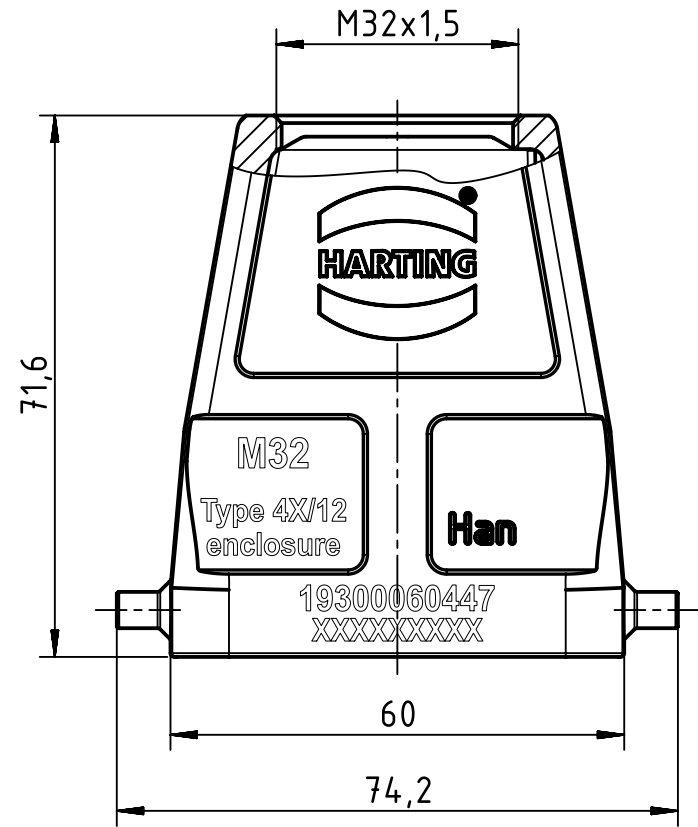

1 2 3 4 5 6

A

B

C

D

	All Dimensions in mm Original Size DIN A4		Scale 1:1	Free size tol.		Ref.		
						Sub.		
	All rights reserved		Created by SPRENB	Inspected by GERB	Standardisation TIEMANNA	Date 2018-12-05	State Final Release	
	Department EL PD		Title Han B Hood Top Entry HC 2 Pegs M32				Doc-Key / ECM-Nr. 100204386/UGD/004/B 500000143788	
HARTING Electric GmbH & Co. KG D-32339 Espelkamp			Type TB	Number 19 30 006 0447			Rev. B	Page 1/1