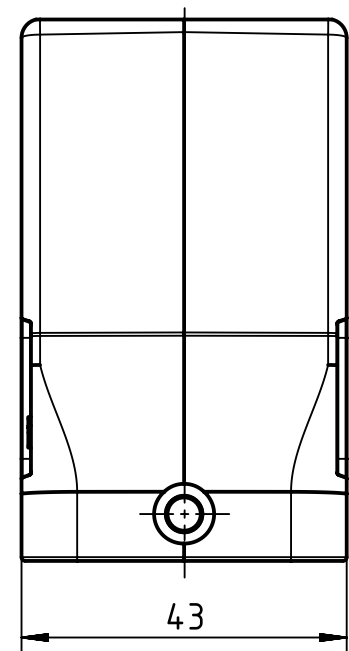

1 2 3 4 5 6

A

B

C

D

	All Dimensions in mm Original Size DIN A4		Scale 1:1	Free size tol.		Ref.		
						Sub.		
	All rights reserved		Created by SPRENB	Inspected by GERB	Standardisation TIEMANNA	Date 2018-12-05	State Final Release	
	Department EL PD		Title Han B Hood Top Entry HC 2 Pegs M32				Doc-Key / ECM-Nr. 100204386/UGD/004/B 500000143788	
HARTING Electric GmbH & Co. KG D-32339 Espelkamp			Type TB	Number 19 30 006 0447			Rev. B	Page 1/1