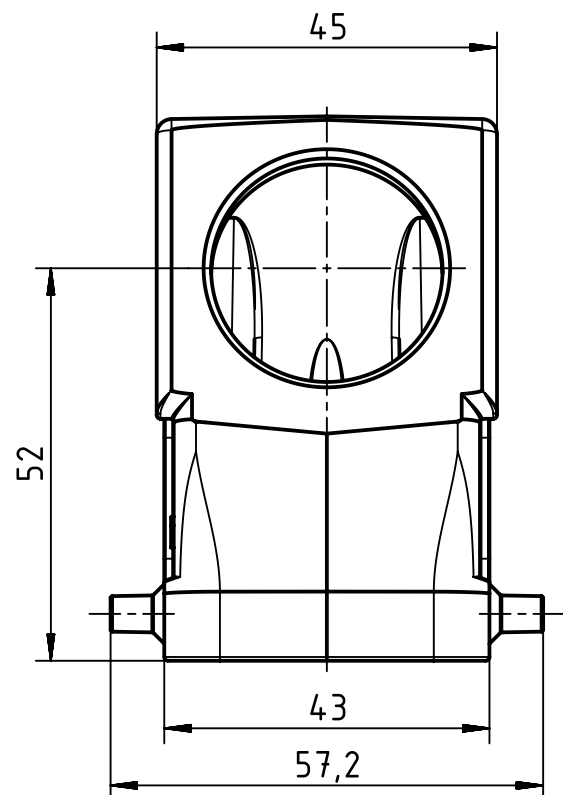

1 2 3 4 5 6

A
B
C
D

	All Dimensions in mm Original Size DIN A4		Scale 1:1	Free size tol.		Ref.
			Created by SPRENB	Inspected by GERB	Standardisation GARSKE	Sub.
All rights reserved Department EL PD		Title Han B Hood Side Entry HC 4 Pegs M32		Date 2020-02-24	State Final Release	
HARTING Electric GmbH & Co. KG D-32339 Espelkamp		Type TB		Number 19 30 010 0527		Doc-Key / ECM-Nr. 100232881/UGD/004/C 500000163189
					Rev. C	Page 1/1