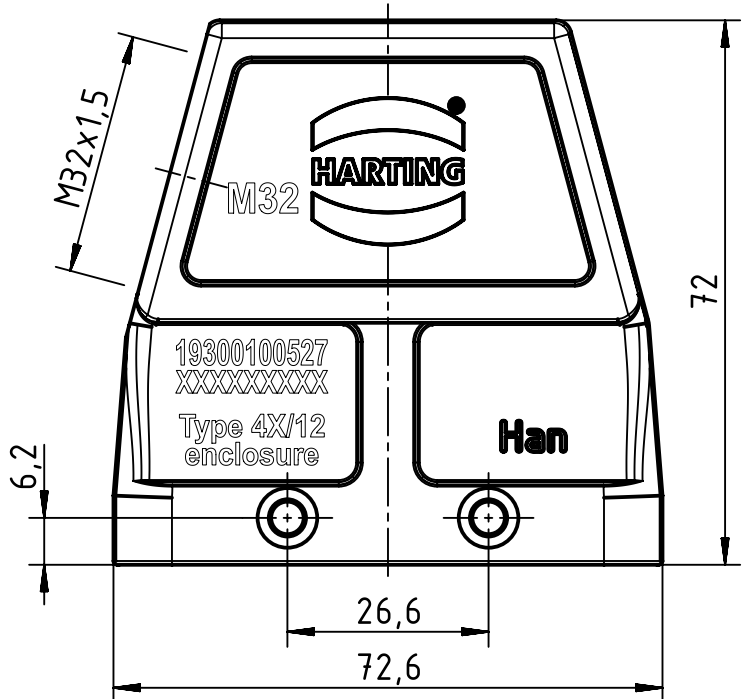

1 2 3 4 5 6

A
B
C
D

	All Dimensions in mm Original Size DIN A4		Scale 1:1	Free size tol.		Ref.
			Created by SPRENB	Inspected by GERB	Standardisation GARSKE	Sub.
All rights reserved Department EL PD		Title Han B Hood Side Entry HC 4 Pegs M32		Date 2020-02-24	State Final Release	
HARTING Electric GmbH & Co. KG D-32339 Espelkamp		Type TB		Number 19 30 010 0527		Doc-Key / ECM-Nr. 100232881/UGD/004/C 500000163189
					Rev. C	Page 1/1