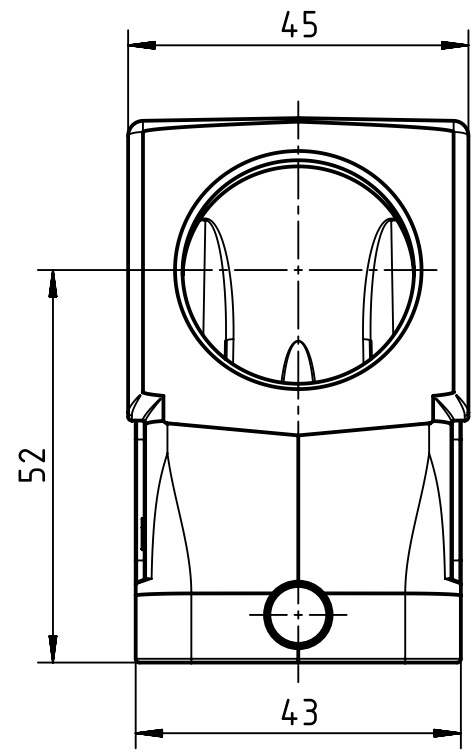

1 2 3 4 5 6

A
B
C
D

	All Dimensions in mm Original Size DIN A4		Scale 1:1	Free size tol.		Ref.	
						Sub.	
	All rights reserved		Created by SPRENB	Inspected by GERB	Standardisation GARSKE	Date 2020-02-24	State Final Release
	Department EL PD		Title Han B Hood Side Entry HC 2 Reels M32			Doc-Key / ECM-Nr. 100233071/UGD/004/C 500000163189	
HARTING Electric GmbH & Co. KG D-32339 Espelkamp			Type TB	Number 19 30 010 0547		Rev. C	Page 1/1