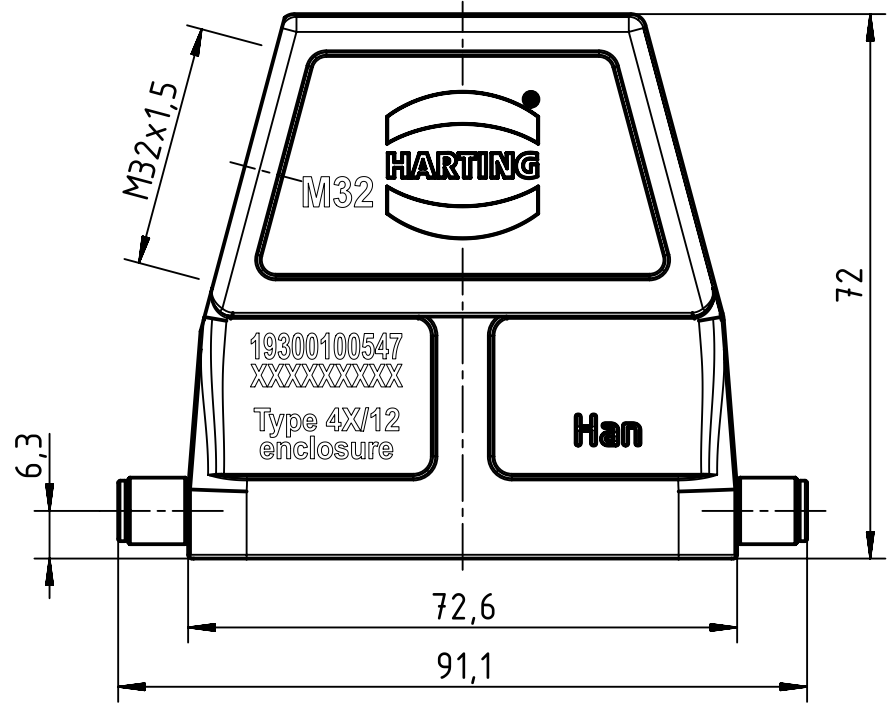

1 2 3 4 5 6

A
B
C
D

	All Dimensions in mm Original Size DIN A4		Scale 1:1	Free size tol.		Ref.	
						Sub.	
	All rights reserved		Created by SPRENB	Inspected by GERB	Standardisation GARSKE	Date 2020-02-24	State Final Release
	Department EL PD		Title Han B Hood Side Entry HC 2 Reels M32			Doc-Key / ECM-Nr. 100233071/UGD/004/C 500000163189	
HARTING Electric GmbH & Co. KG D-32339 Espelkamp			Type TB	Number 19 30 010 0547		Rev. C	Page 1/1