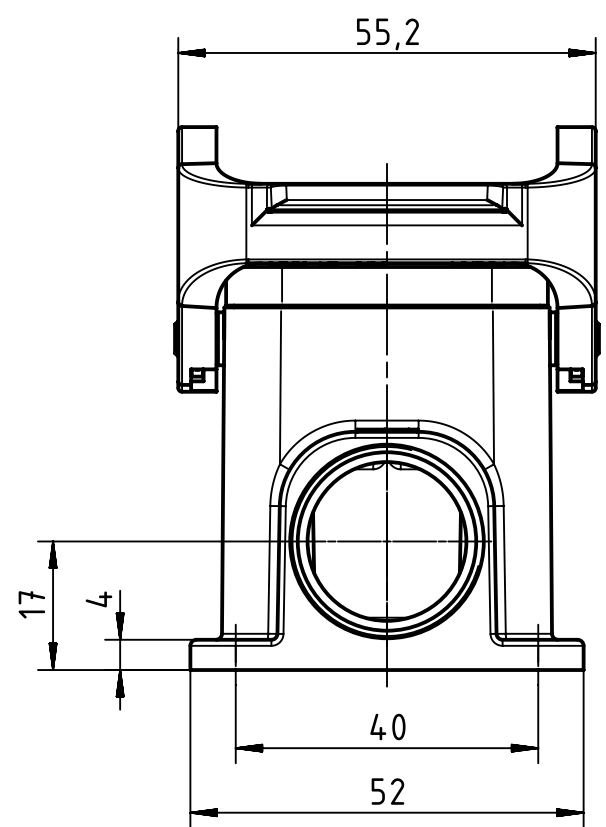

1 2 3 4 5 6

A

B

C

D

	All Dimensions in mm Original Size DIN A4		Scale 1:1	Free size tol.		Ref.		
						Sub.		
	All rights reserved		Created by HELLMANN	Inspected by GERB	Standardisation GARSKE	Date 2019-12-09	State Final Release	
	Department EL PD		Title Han 10B Base Surface LC 1 x M25				Doc-Key / ECM-Nr. 100176027/UGD/004/D 500000161641	
HARTING Electric GmbH & Co. KG D-32339 Espelkamp			Type TB	Number 19 30 010 1231			Rev. D	Page 1/1