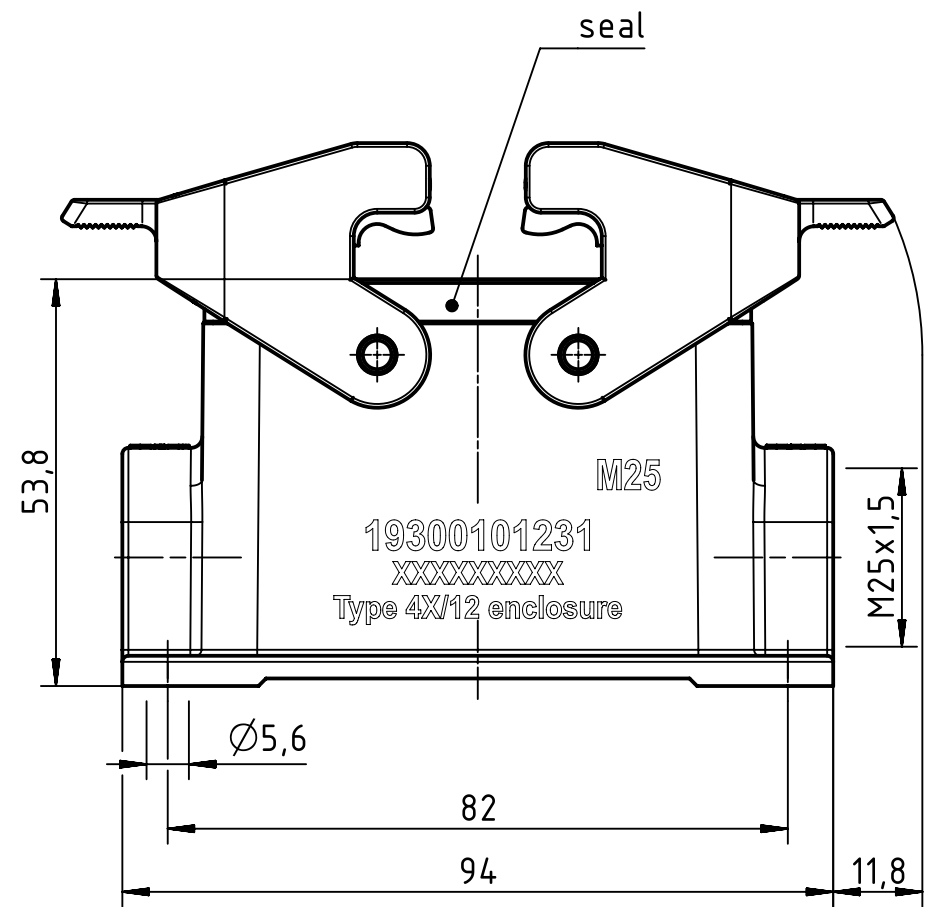

1 2 3 4 5 6

A

B

C

D

	All Dimensions in mm Original Size DIN A4		Scale 1:1	Free size tol.		Ref.		
						Sub.		
	All rights reserved		Created by HELLMANN	Inspected by GERB	Standardisation GARSKE	Date 2019-12-09	State Final Release	
	Department EL PD		Title Han 10B Base Surface LC 1 x M25				Doc-Key / ECM-Nr. 100176027/UGD/004/D 500000161641	
HARTING Electric GmbH & Co. KG D-32339 Espelkamp			Type TB	Number 19 30 010 1231			Rev. D	Page 1/1