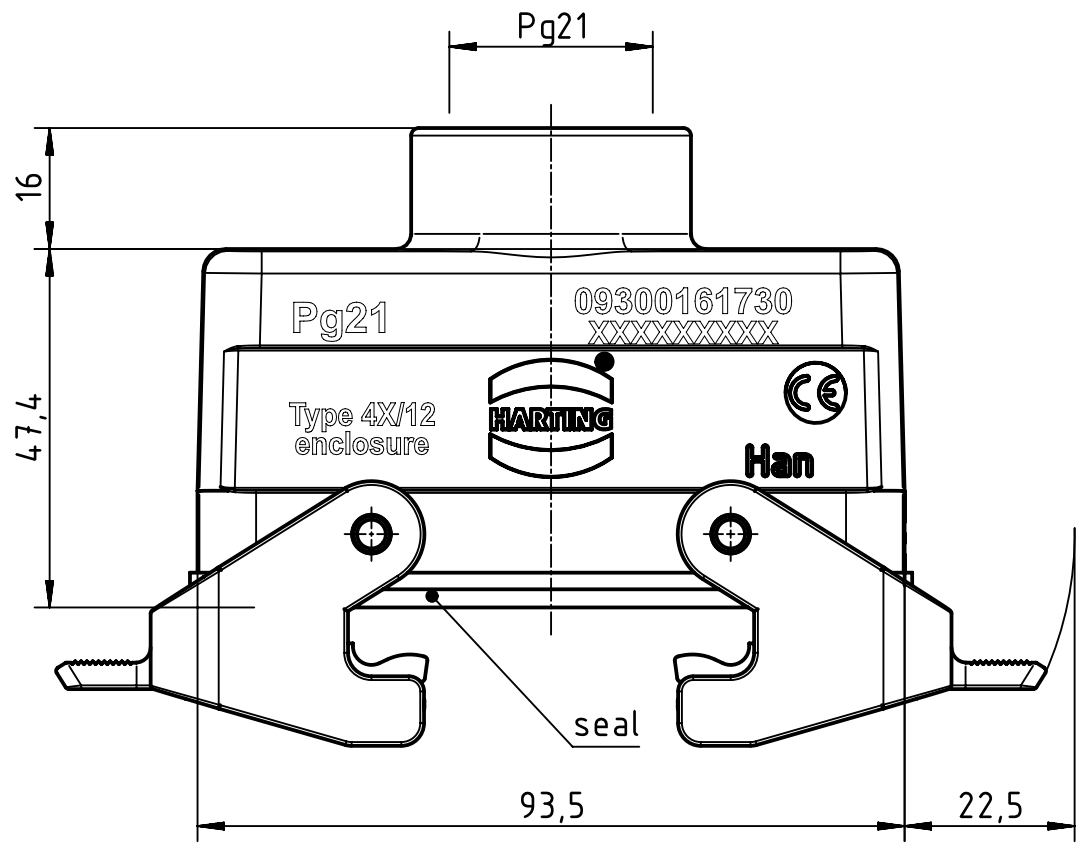

1 2 3 4 5 6

A

B

C

D

	All Dimensions in mm Original Size DIN A4		Scale 1:1	Free size tol.		Ref.		
						Sub.		
	All rights reserved		Created by HELLMANN	Inspected by GERB	Standardisation RUETERA	Date 2020-05-12	State Final Release	
	Department EL PD		Title Han B Hood Coupler LC 2 Levers PG 21				Doc-Key / ECM-Nr. 100192650/UGD/004/D 500000171206	
HARTING Electric GmbH & Co. KG D-32339 Espelkamp			Type TB	Number 09 30 016 1730			Rev. D	Page 1/1