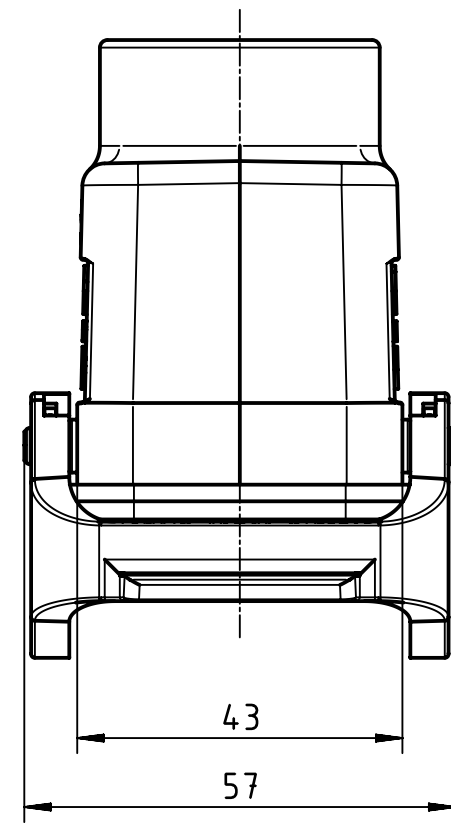

1 2 3 4 5 6

A

B

C

D

	All Dimensions in mm Original Size DIN A4		Scale 1:1	Free size tol.		Ref.		
						Sub.		
	All rights reserved		Created by HELLMANN	Inspected by GERB	Standardisation RUETERA	Date 2020-05-12	State Final Release	
	Department EL PD		Title Han B Hood Coupler LC 2 Levers PG 21				Doc-Key / ECM-Nr. 100192650/UGD/004/D 500000171206	
HARTING Electric GmbH & Co. KG D-32339 Espelkamp			Type TB	Number 09 30 016 1730			Rev. D	Page 1/1