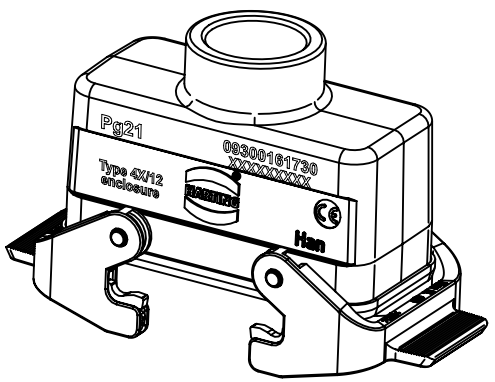

1 2 3 4 5 6

A

B

C

D

	All Dimensions in mm Original Size DIN A4		Scale 1:1	Free size tol.		Ref.		
						Sub.		
	All rights reserved		Created by HELLMANN	Inspected by GERB	Standardisation RUETERA	Date 2020-05-12	State Final Release	
	Department EL PD		Title Han B Hood Coupler LC 2 Levers PG 21				Doc-Key / ECM-Nr. 100192650/UGD/004/D 500000171206	
HARTING Electric GmbH & Co. KG D-32339 Espelkamp			Type TB	Number 09 30 016 1730			Rev. D	Page 1/1