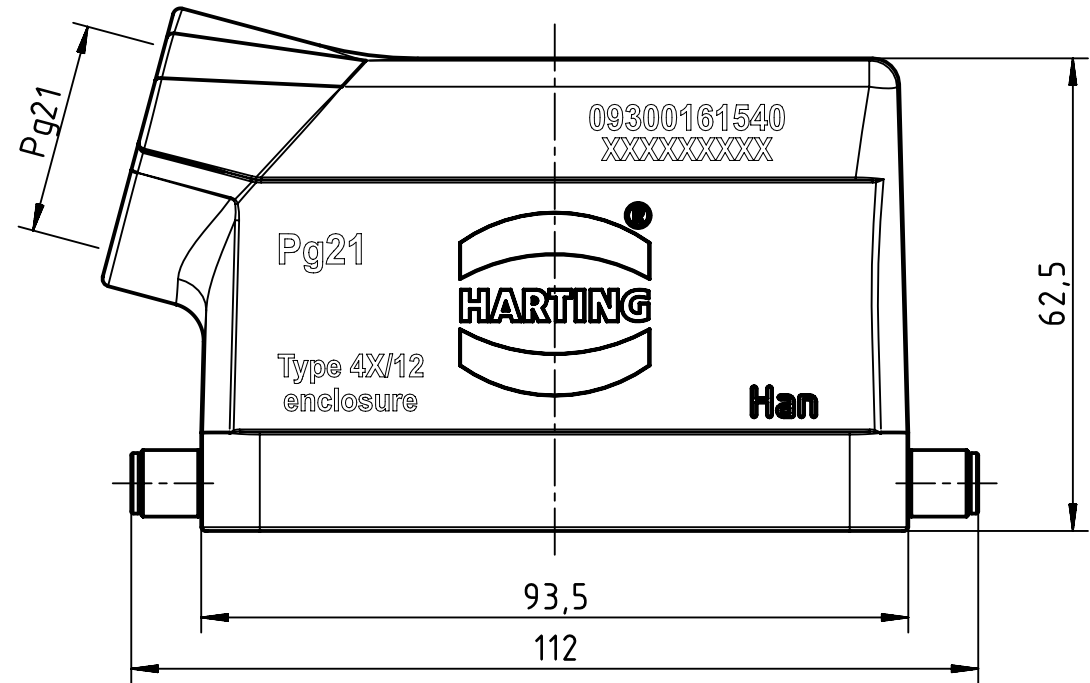

1 2 3 4 5 6

A

B

C

D

	All Dimensions in mm Original Size DIN A4		Scale 1:1	Free size tol.		Ref.
			Created by SPRENB	Inspected by GERB	Standardisation RUETERA	Sub.
All rights reserved Department EL PD		HARTING Electric GmbH & Co. KG D-32339 Espelkamp		Title Han B Hood Side Entry LC 2 Reels PG 21		Date 2020-01-06
				State Final Release		Doc-Key / ECM-Nr. 100181593/UGD/004/D 500000163000
				Type TB	Number 09 30 016 1540	Rev. D
						Page 1/1