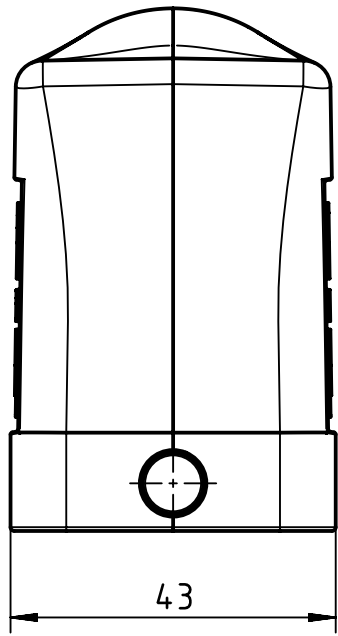

1 2 3 4 5 6

A

B

C

D

	All Dimensions in mm Original Size DIN A4		Scale 1:1	Free size tol.		Ref.
			Created by SPRENB	Inspected by GERB	Standardisation RUETERA	Sub.
All rights reserved Department EL PD		HARTING Electric GmbH & Co. KG D-32339 Espelkamp		Title Han B Hood Side Entry LC 2 Reels PG 21		Date 2020-01-06
				State Final Release		Doc-Key / ECM-Nr. 100181593/UGD/004/D 500000163000
				Type TB	Number 09 30 016 1540	Rev. D
						Page 1/1