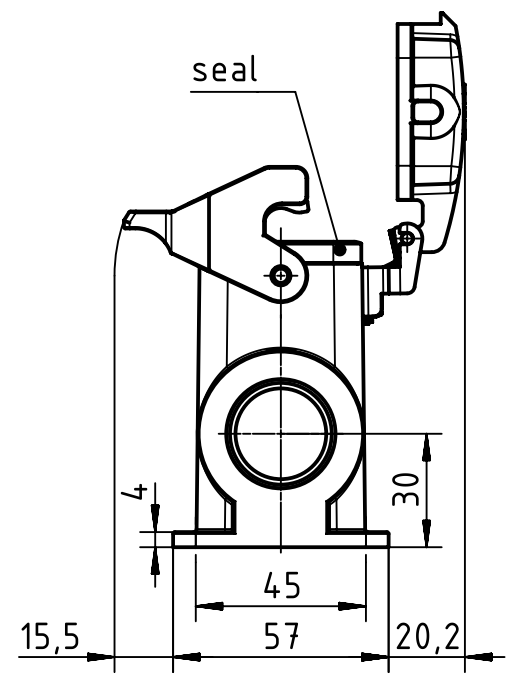

A

B

C

D

	All rights reserved Department EL PD HARTING Electric GmbH & Co. KG D-32339 Espelkamp	All Dimensions in mm Original Size DIN A4		Scale 1:2	Free size tol.	Ref. Sub.
		Created by SPRENB	Inspected by GERB	Standardisation GARSKE	Date 2020-01-07	State Final Release
Title Han Base Surface HC 1 Lever Thermoplas					Doc-Key / ECM-Nr. 100210103/UGD/004/C 500000162090	
Type TB				Number 09 30 016 0295		Rev. C
						Page 1/1