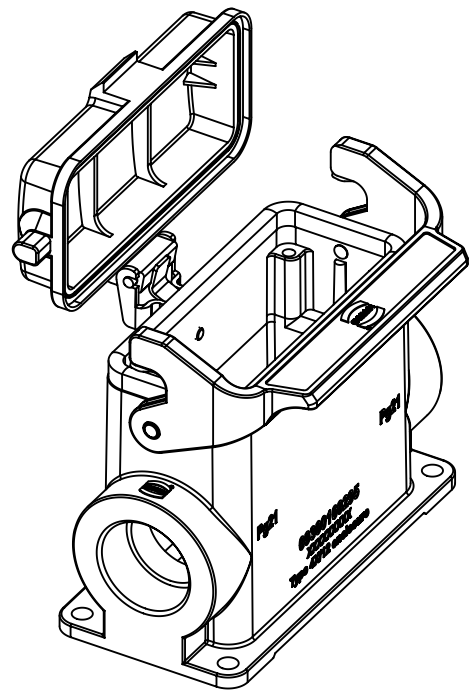

A

B

C

D

	All rights reserved Department EL PD HARTING Electric GmbH & Co. KG D-32339 Espelkamp	All Dimensions in mm Original Size DIN A4		Scale 1:2	Free size tol.	Ref. Sub.
		Created by SPRENB	Inspected by GERB	Standardisation GARSKE	Date 2020-01-07	State Final Release
Title Han Base Surface HC 1 Lever Thermoplas					Doc-Key / ECM-Nr. 100210103/UGD/004/C 500000162090	
Type TB				Number 09 30 016 0295		Rev. C
						Page 1/1