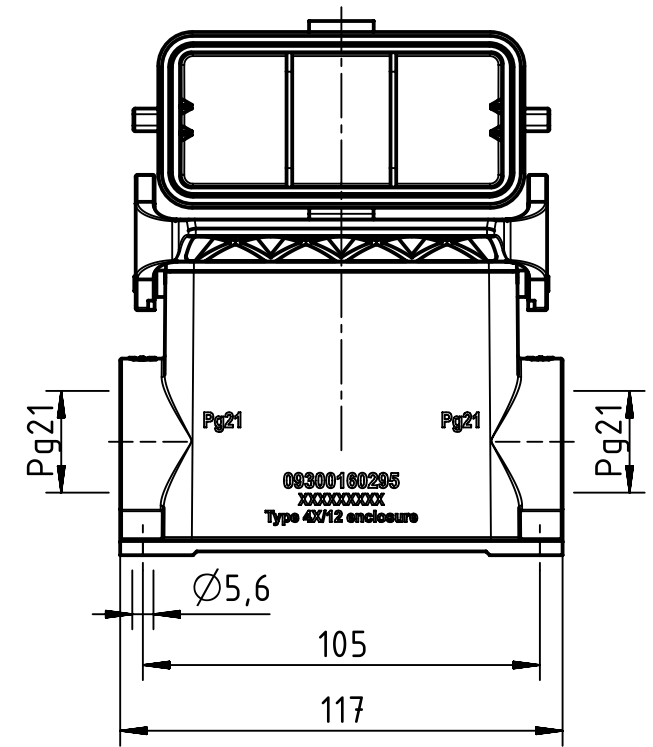

A

B

C

D

	All rights reserved Department EL PD HARTING Electric GmbH & Co. KG D-32339 Espelkamp	All Dimensions in mm Original Size DIN A4		Scale 1:2	Free size tol.	Ref. Sub.
		Created by SPRENB	Inspected by GERB	Standardisation GARSKE	Date 2020-01-07	State Final Release
Title Han Base Surface HC 1 Lever Thermoplas					Doc-Key / ECM-Nr. 100210103/UGD/004/C 500000162090	
Type TB				Number 09 30 016 0295		Rev. C
						Page 1/1