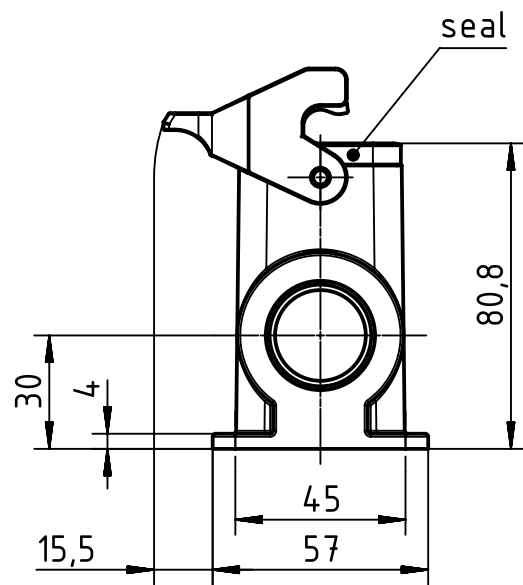

1 2 3 4 5 6

A

B

C

D

	All Dimensions in mm Original Size DIN A4		Scale 1:2	Free size tol.		Ref.
						Sub.
	All rights reserved		Created by SPRENB	Inspected by GERB	Standardisation GARSKE	Date 2019-12-04
	Department EL PD		Title Han B Base Surface HC 1 Lever 2 Entries			State Final Release
HARTING Electric GmbH & Co. KG D-32339 Espelkamp			Type TB	Number 09 30 010 0292		Doc-Key / ECM-Nr. 10020894.0/UGD/004/C 500000161045
					Rev. C	Page 1/1