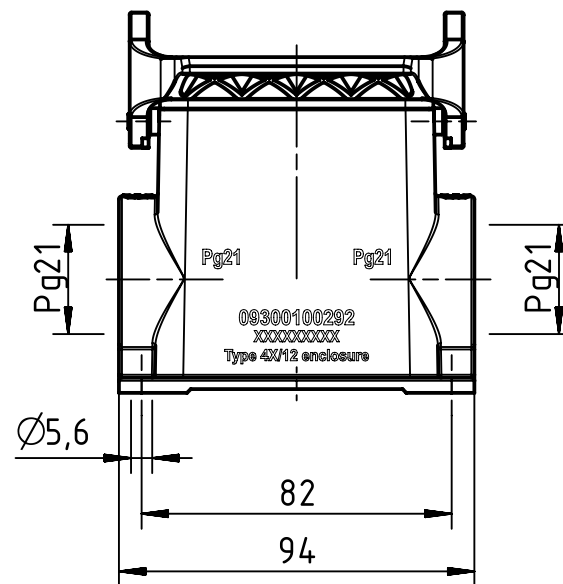

1 2 3 4 5 6

A

B

C

D

	All Dimensions in mm Original Size DIN A4		Scale 1:2	Free size tol.		Ref.
						Sub.
	All rights reserved		Created by SPRENB	Inspected by GERB	Standardisation GARSKE	Date 2019-12-04
	Department EL PD		Title Han B Base Surface HC 1 Lever 2 Entries			State Final Release
HARTING Electric GmbH & Co. KG D-32339 Espelkamp			Type TB	Number 09 30 010 0292		Doc-Key / ECM-Nr. 10020894.0/UGD/004/C 500000161045
					Rev. C	Page 1/1