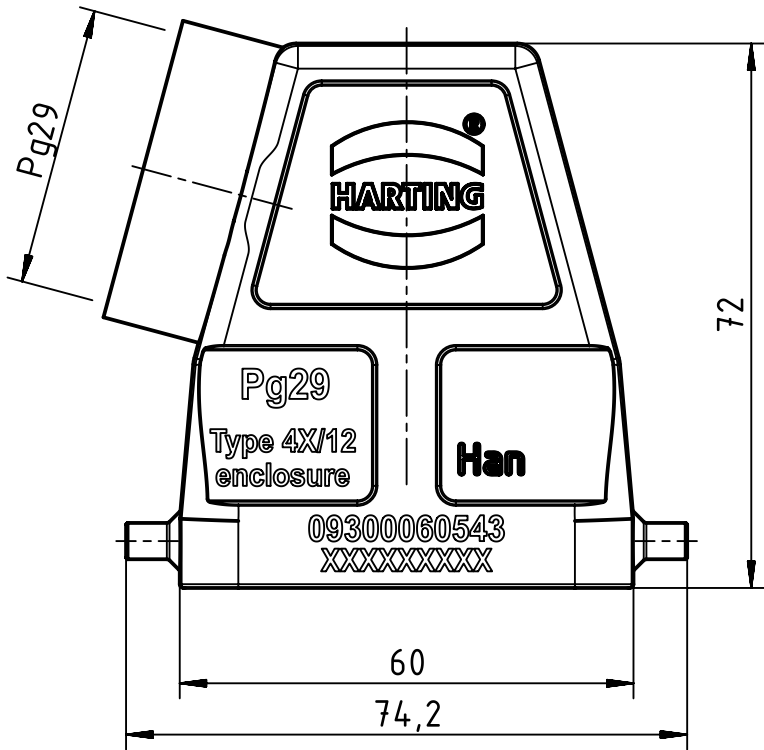

1 2 3 4 5 6

A

B

C

D

 All Dimensions in mm Original Size DIN A4	Scale	Free size tol.		Ref.	
	1:1			Sub.	
 All rights reserved Department EL PD - DE	Created by	Inspected by	Standardisation	Date	State
	RULLKOETTER	BERGHORN	RUETERA	2017-09-18	Final Release
HARTING Electric GmbH & Co. KG D-32339 Espelkamp	Title				Doc-Key / ECM-Nr.
	Han B Hood Side Entry HC 2 Pegs PG 29				100519811/UGD/001/C 500000125329
Type	Number	Rev.		Page	
TB	09 30 006 0543	C		1/1	