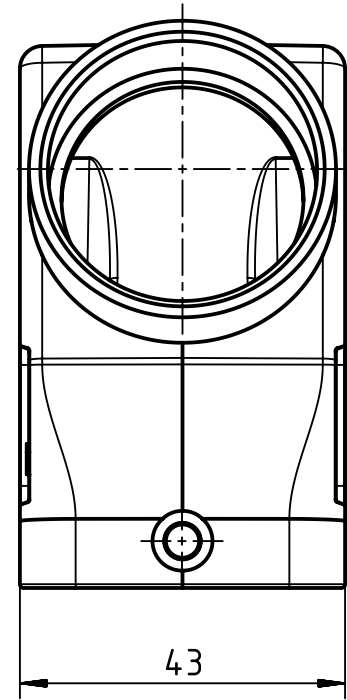

1 2 3 4 5 6

A

B

C

D

 All Dimensions in mm Original Size DIN A4	Scale	Free size tol.		Ref.	
	1:1			Sub.	
 All rights reserved Department EL PD - DE	Created by	Inspected by	Standardisation	Date	State
	RULLKOETTER	BERGHORN	RUETERA	2017-09-18	Final Release
HARTING Electric GmbH & Co. KG D-32339 Espelkamp	Title				Doc-Key / ECM-Nr.
	Han B Hood Side Entry HC 2 Pegs PG 29				100519811/UGD/001/C 500000125329
Type	Number	Rev.		Page	
TB	09 30 006 0543	C		1/1	