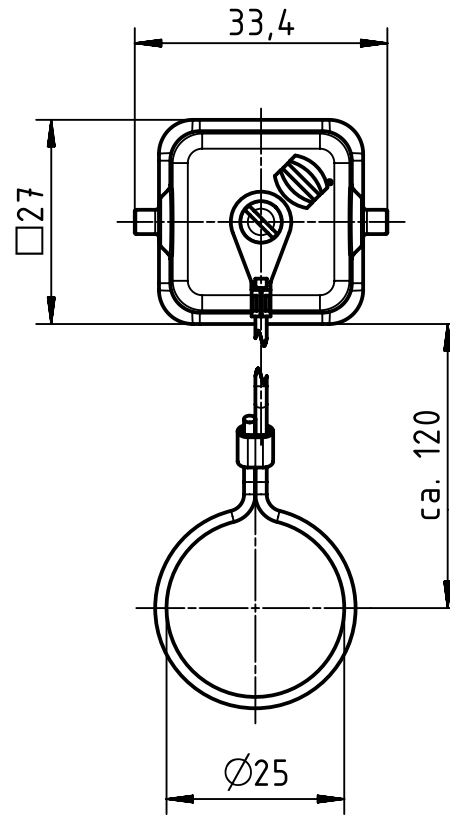

1 2 3 4 5 6

A

B

C

D

for hoods (cable to cable) with male insert

	All Dimensions in mm Original Size DIN A4		Scale 1:1	Free size tol.		Ref. Sub. TB 09 20 003 5428 v. 22.03.93	
	All rights reserved Department EL PD		Created by FINKEV	Inspected by GERB	Standardisation TIEMANNA	Date 2019-07-22	State Final Release
HARTING Electric GmbH & Co. KG D-32339 Espelkamp			Title Han 3A-AK			Doc-Key / ECM-Nr. 100197441/UGD/004/B 500000148900	
			Type TB	Number 09 20 003 5428		Rev. B	Page 1/1