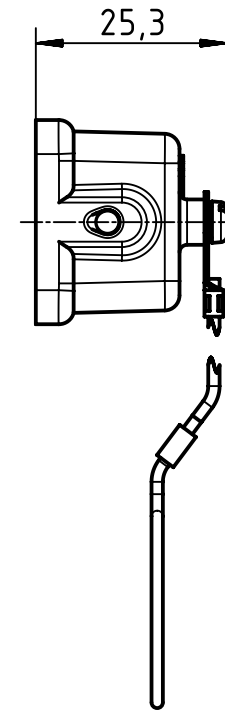

1 2 3 4 5 6

A

B

C

D

for hoods (cable to cable) with male insert

	All Dimensions in mm Original Size DIN A4		Scale 1:1	Free size tol.		Ref. Sub. TB 09 20 003 5428 v. 22.03.93	
	All rights reserved Department EL PD		Created by FINKEV	Inspected by GERB	Standardisation TIEMANNA	Date 2019-07-22	State Final Release
HARTING Electric GmbH & Co. KG D-32339 Espelkamp			Title Han 3A-AK			Doc-Key / ECM-Nr. 100197441/UGD/004/B 500000148900	
			Type TB	Number 09 20 003 5428		Rev. B	Page 1/1