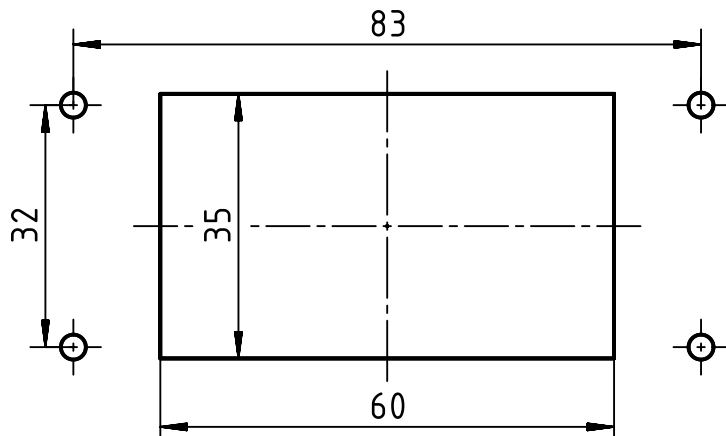

panel cut out

	All rights reserved		Scale 1:1		Free size tol.		Ref.	
	Department EL PD		Created by SPRENB	Inspected by SUNDERMEIER	Standardisation RUETERA	Date 2020-02-26	State Final Release	
HARTING Electric GmbH & Co. KG D-32339 Espelkamp			Title Han 10B-HMC-agg-LB			Doc-Key / ECM-Nr. 100521756/UGD/002/C 500000166132		
			Type TB	Number 09 30 210 0305		Rev. C	Page 1/1	