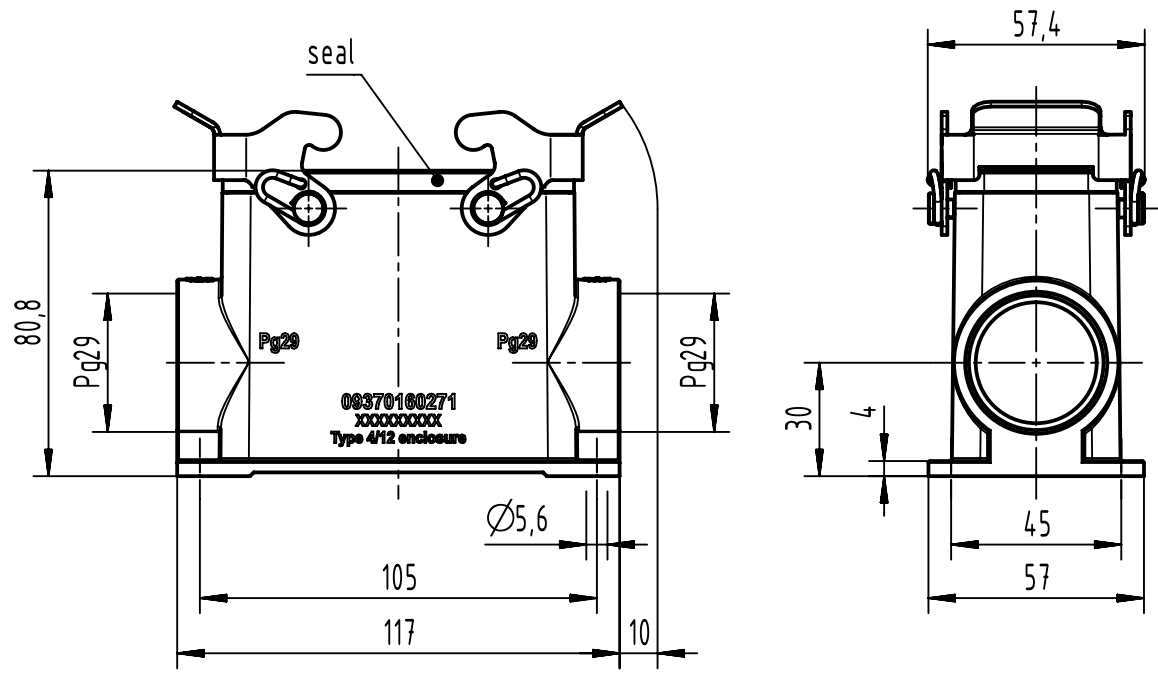

1 2 3 4 5 6

A

B

C

D

	All Dimensions in mm Original Size DIN A4		Scale 1:2	Free size tol.		Ref.	
			Created by HOLLERT	Inspected by RIEPE	Standardisation 302077	Date 2021-02-03	State Final Release
All rights reserved Department EL PD		Title Han M Base Surface HC 2 Levers 2 Entries				Doc-Key / ECM-Nr. 100212267/UGD/004/D 500000188502	
HARTING D-32339 Espelkamp		Type TB	Number 09 37 016 0271			Rev. D	Page 1/1