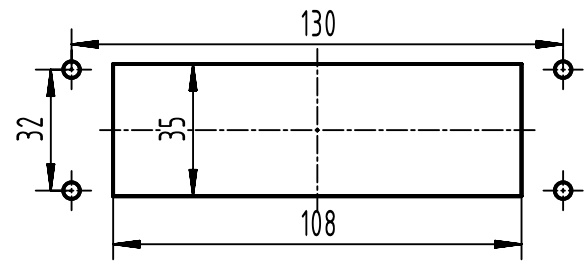

(1:2) panel cut out

	All rights reserved		Scale 1:1		Free size tol.		Ref.		
	Department EL PD		Created by HELLMANN		Inspected by GERB		Standardisation 302077		
HARTING		Title Han M Base Panel 1 Lever metal cover		Date 2021-02-08		State Final Release		Doc-Key / ECM-Nr. 1001964.12/UGD/004/D 500000188837	
D-32339 Espelkamp		Type TB		Number 09 37 024 0318		Rev. D		Page 1/1	