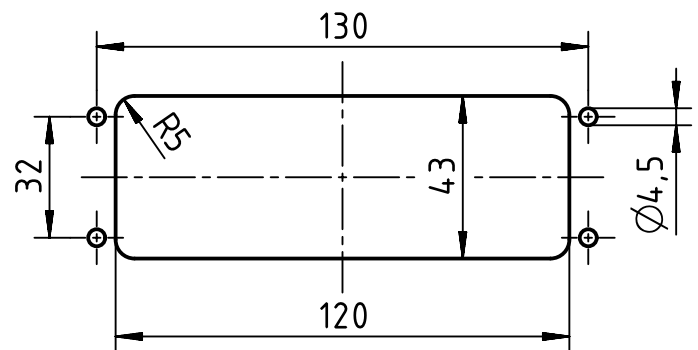

panel cut out (1:2)

	All Dimensions in mm Original Size DIN A4		Scale 1:1	Free size tol.		Ref.
	All rights reserved Department EL PD		Created by WENE	Inspected by LUOK	Standardisation RUETERA	Sub.
HARTING Electric GmbH & Co. KG D-32339 Espelkamp		Title <b>Han 24M HBM Rear-Fit DL</b>			Date 2020-07-13	State Final Release
					Doc-Key / ECM-Nr. 100818887/UGD/002/B 500000176243	Rev. <b>B</b>
					Type <b>TB</b>	Number <b>09 37 024 0391</b>
					Page 1/1	