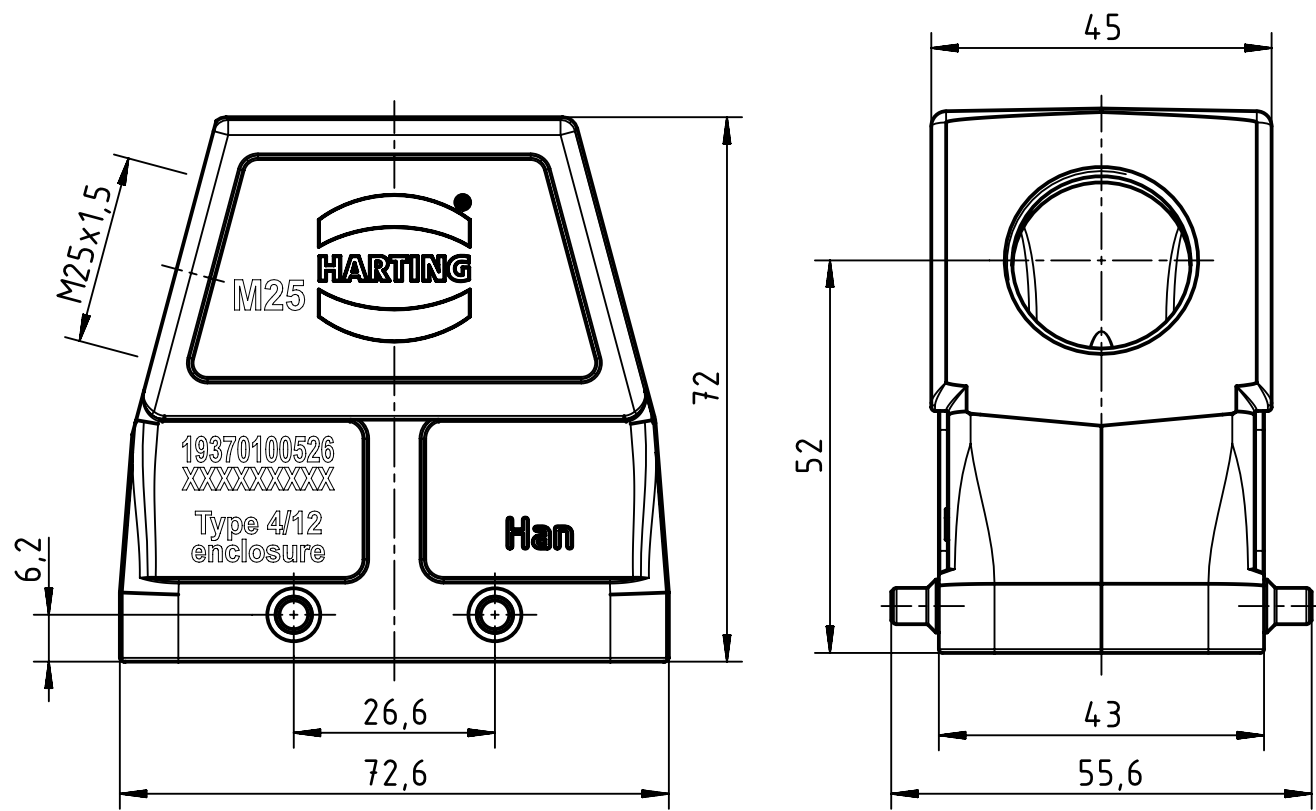

1 2 3 4 5 6

A

B

C

D

	All Dimensions in mm Original Size DIN A4		Scale 1:1	Free size tol.		Ref.
						Sub.
	All rights reserved		Created by SPRENB	Inspected by GERB	Standardisation GARSKE	Date 2020-03-04
	Department EL PD		Title Han 10M-gs-M25			State Final Release
HARTING Electric GmbH & Co. KG D-32339 Espelkamp			Type TB	Number 19 37 010 0526		Doc-Key / ECM-Nr. 100229003/UGD/002/E 500000166968
					Rev. E	Page 1/1