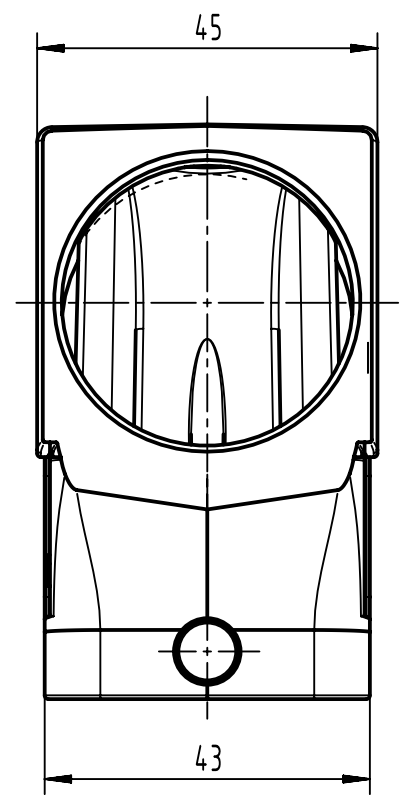

1 2 3 4 5 6

A

B

C

D

	All Dimensions in mm Original Size DIN A4	Scale 1:1		Free size tol.		Ref.	
						Sub. TB 19 37 016 0548 v. 27.05.2013	
	All rights reserved Department EL PD	Created by HOLLERT	Inspected by GERB	Standardisation 302077	Date 2020-11-05	State Final Release	
		Title Han M Hood Side Entry HC Reel M40					Doc-Key / ECM-Nr. 100222097/UGD/002/E 500000180449
HARTING Electric GmbH & Co. KG D-32339 Espelkamp		Type TB	Number 19 37 016 0548			Rev. E	Page 1/1