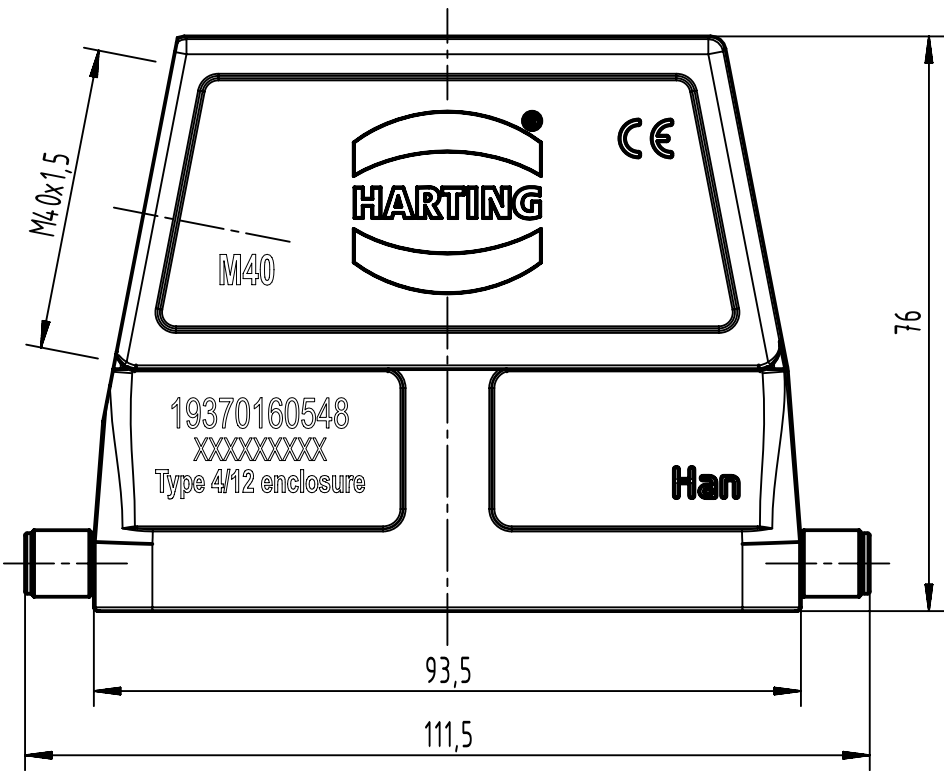

1 2 3 4 5 6

A

B

C

D

	All Dimensions in mm Original Size DIN A4	Scale 1:1		Free size tol.		Ref.	
						Sub. TB 19 37 016 0548 v. 27.05.2013	
	All rights reserved Department EL PD	Created by HOLLERT	Inspected by GERB	Standardisation 302077	Date 2020-11-05	State Final Release	
		Title Han M Hood Side Entry HC Reel M40					Doc-Key / ECM-Nr. 100222097/UGD/002/E 500000180449
HARTING Electric GmbH & Co. KG D-32339 Espelkamp		Type TB	Number 19 37 016 0548			Rev. E	Page 1/1