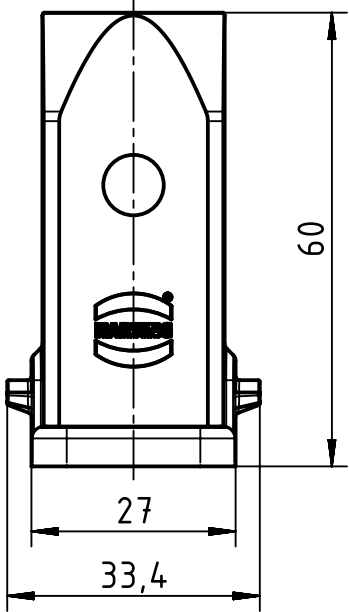

1 2 3 4 5 6

A

B

C

D

	All rights reserved Department EL PD	Created by HELLMANN		Inspected by GERB		Standardisation RUETERA		Date 2019-05-29		State Final Release	
		Title Han 3 EMC Top Entry 2 Pegs PG 11								Doc-Key / ECM-Nr. 100631197/UGD/000/B 500000151146	
HARTING Electric GmbH & Co. KG D-32339 Espelkamp		Type TB		Number 09 20 003 1440				Rev. B		Page 1/1	
All Dimensions in mm Original Size DIN A4			Scale 1:1		Free size tol.			Ref.		Sub.	