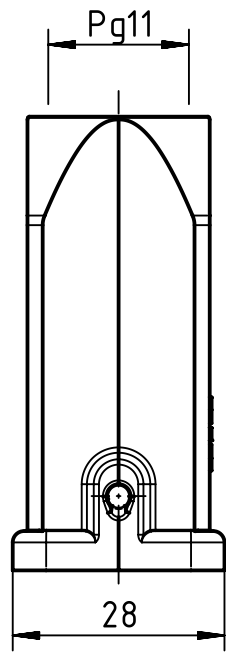

1 2 3 4 5 6

A

B

C

D

	All rights reserved Department EL PD	Created by HELLMANN		Inspected by GERB		Standardisation RUETERA		Date 2019-05-29		State Final Release	
		Title Han 3 EMC Top Entry 2 Pegs PG 11								Doc-Key / ECM-Nr. 100631197/UGD/000/B 500000151146	
HARTING Electric GmbH & Co. KG D-32339 Espelkamp		Type TB		Number 09 20 003 1440				Rev. B		Page 1/1	
All Dimensions in mm Original Size DIN A4			Scale 1:1		Free size tol.			Ref.		Sub.	