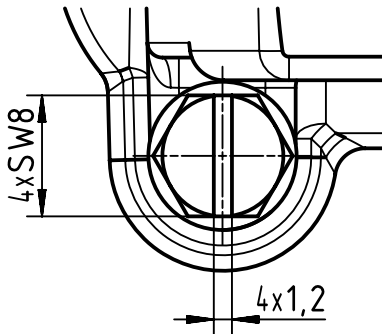

A (2:1)

	All rights reserved		Scale 1:1		Free size tol.		Ref.		
	Department EL PD		Created by MEYERLE	Inspected by GERB	Standardisation 302077	Date 2021-04-15	State Final Release		
HARTING D-32339 Espelkamp			Title Han EMC Hood Top Entry Pg 29				Doc-Key / ECM-Nr. 1002014.70/UGD/002/B 500000193148		
			Type TB	Number 09 62 010 0442			Rev. B	Page 1/1	