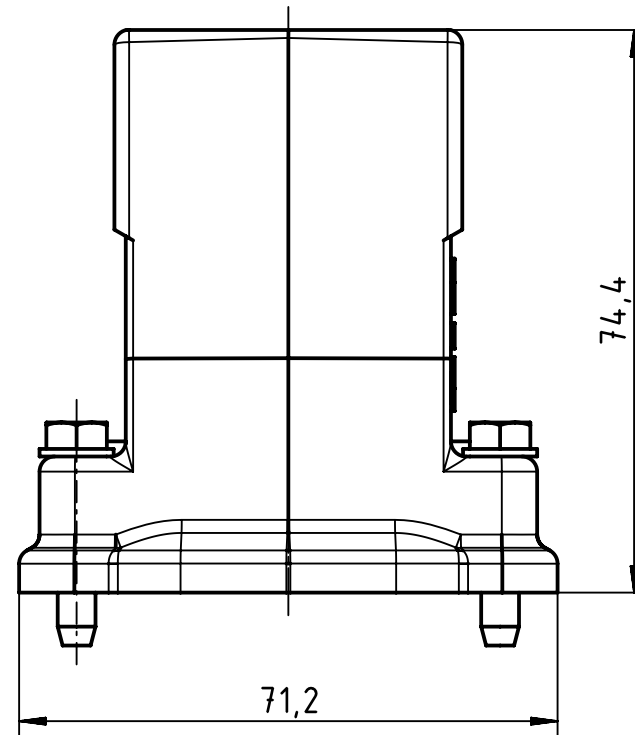

A (2:1)

	All rights reserved		Scale 1:1		Free size tol.		Ref.		
	Department EL PD		Created by MEYERLE	Inspected by GERB	Standardisation 302077	Date 2021-04-15	State Final Release		
HARTING D-32339 Espelkamp			Title Han EMC Hood Top Entry Pg 29				Doc-Key / ECM-Nr. 1002014.70/UGD/002/B 500000193148		
			Type TB	Number 09 62 010 0442			Rev. B	Page 1/1	