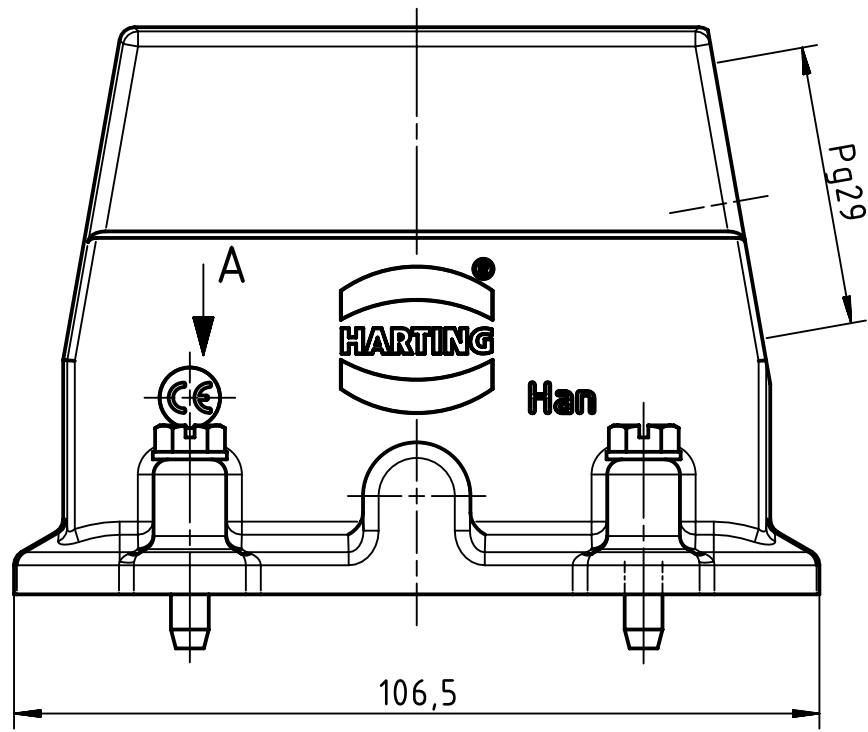

1 2 3 4 5 6

A
B
C
D

A (2:1)

	All rights reserved		Created by MEYERLE		Inspected by GERB		Standardisation 302077		Date 2021-04-23		State Final Release	
	Department EL PD		Title Han EMC 40 Hood Side Entry PG 29		Number 09 62 040 0541		Doc-Key / ECM-Nr. 100200134 / UGD/002/C 500000193458		Rev. C		Page 1/1	
 All Dimensions in mm Original Size DIN A4			Scale 1:1		Free size tol.		Ref.		Sub.			
 HARTING D-32339 Espelkamp			Type TB									