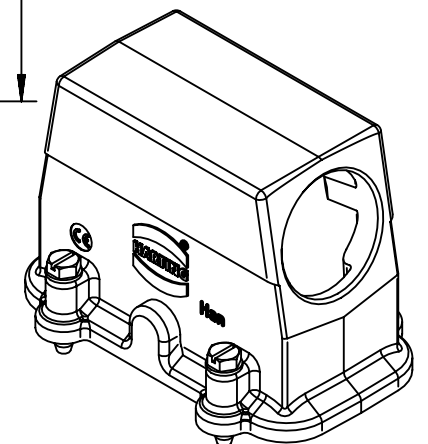

1 2 3 4 5 6

A
B
C
D

A (2:1)

	All rights reserved		Created by MEYERLE		Inspected by GERB		Standardisation 302077		Date 2021-04-23		State Final Release	
	Department EL PD		Title Han EMC 40 Hood Side Entry PG 29		Number 09 62 040 0541		Doc-Key / ECM-Nr. 100200134 / UGD/002/C 500000193458		Rev. C		Page 1/1	
 All Dimensions in mm Original Size DIN A4			Scale 1:1		Free size tol.		Ref.		Sub.			
 HARTING D-32339 Espelkamp			Type TB									