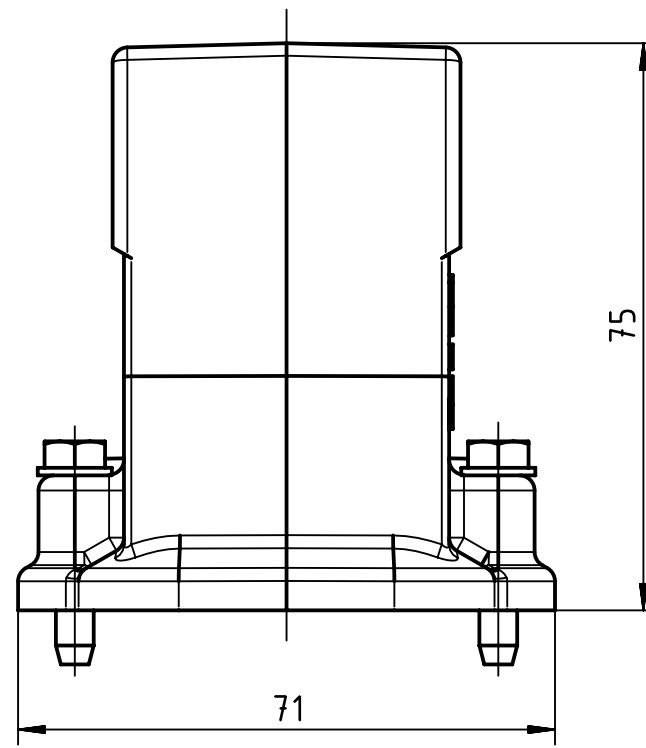

1 2 3 4 5 6

A
B
C
D

A (2:1)

	All rights reserved		Created by MEYERLE		Inspected by GERB		Standardisation 302077		Date 2021-04-23		State Final Release	
	Department EL PD		Title Han EMC 40 Hood Side Entry PG 29		Number 09 62 040 0541		Doc-Key / ECM-Nr. 100200134 / UGD/002/C 500000193458		Rev. C		Page 1/1	
 All Dimensions in mm Original Size DIN A4			Scale 1:1		Free size tol.		Ref.		Sub.			
 HARTING D-32339 Espelkamp			Type TB									