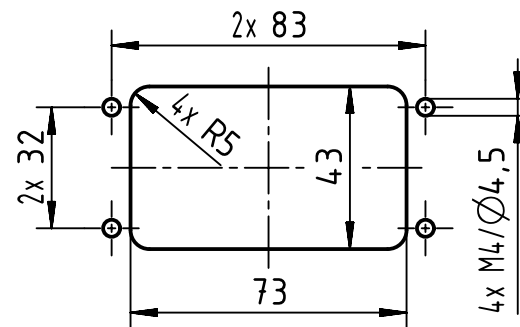

panel cut out (1:2)

	All Dimensions in mm Original Size DIN A4		Scale 1:1	Free size tol.		Ref.
						Sub.
	All rights reserved		Created by WENE	Inspected by LUOK	Standardisation ROEBEN	Date 2021-09-01
	Department EL PD					State Final Release
HARTING			Title Han 10EMC/B-HBM-Rear Fit-SL			Doc-Key / ECM-Nr. 100830560/UGD/001/B 500000200364
D-32339 Espelkamp			Type TB	Number 09 62 810 0397		Rev. B
						Page 1/1