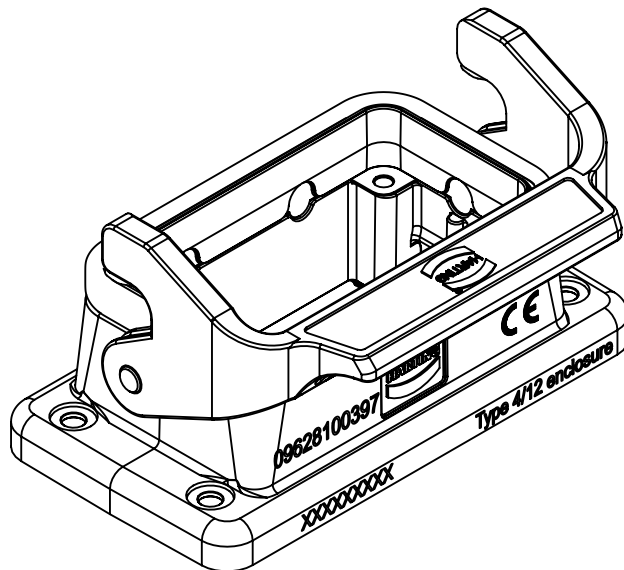

panel cut out (1:2)

	All Dimensions in mm Original Size DIN A4		Scale 1:1	Free size tol.		Ref.
						Sub.
	All rights reserved		Created by WENE	Inspected by LUOK	Standardisation ROEBEN	Date 2021-09-01
	Department EL PD					State Final Release
HARTING			Title Han 10EMC/B-HBM-Rear Fit-SL			Doc-Key / ECM-Nr. 100830560/UGD/001/B 500000200364
D-32339 Espelkamp			Type TB	Number 09 62 810 0397		Rev. B
						Page 1/1