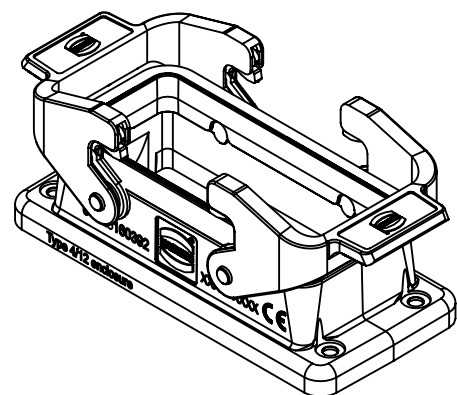

panel cut out (1:2)

	All Dimensions in mm Original Size DIN A4		Scale 1:1	Free size tol.		Ref.	
						Sub.	
	All rights reserved		Created by WENE	Inspected by LUOK	Standardisation 302077	Date 2021-07-06	State Final Release
	Department EL PD		Title Han 16EMC/B-HBM-Rear Fit-DL-w/o frame			Doc-Key / ECM-Nr. 100853145/UGD/001/B 500000198651	
HARTING D-32339 Espelkamp		Type TB	Number 09 62 816 0392			Rev. B	Page 1/1