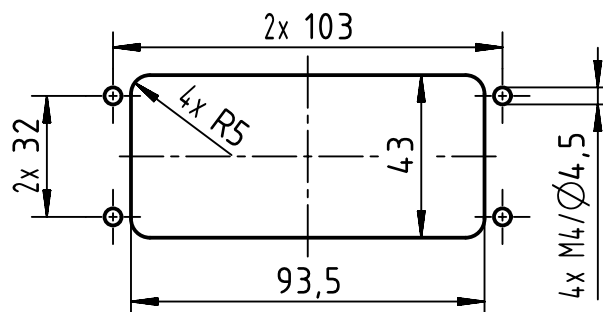

panel cut out (1:2)

	All Dimensions in mm Original Size DIN A4		Scale 1:1	Free size tol.		Ref.	
						Sub.	
	All rights reserved		Created by WENE	Inspected by LUOK	Standardisation 302077	Date 2021-07-06	State Final Release
	Department EL PD		Title Han 16EMC/B-HBM-Rear Fit-DL-w/o frame			Doc-Key / ECM-Nr. 100853145/UGD/001/B 500000198651	
HARTING D-32339 Espelkamp		Type TB	Number 09 62 816 0392			Rev. B	Page 1/1