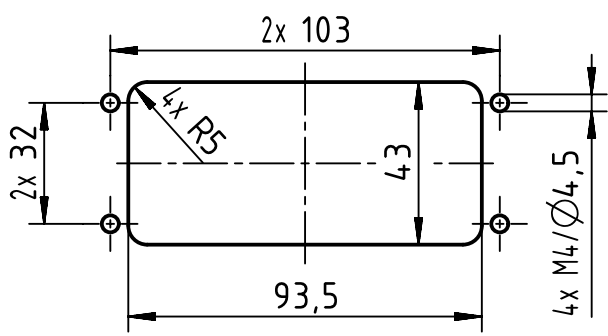

panel cut out (1:2)

	All Dimensions in mm Original Size DIN A4		Scale 1:1	Free size tol.		Ref.	
						Sub.	
	All rights reserved		Created by WENE	Inspected by LUOK	Standardisation 302077	Date 2021-07-06	
	Department EL PD					State Final Release	
HARTING			Title Han 16EMC/B-HBM-Rear Fit-SL-w/o frame			Doc-Key / ECM-Nr. 100888607/UGD/001/B 500000198651	
D-32339 Espelkamp			Type TB	Number 09 62 816 0398			
						Rev. B	Page 1/1