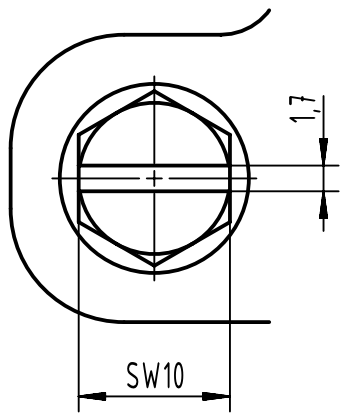

1 2 3 4 5 6

A

B

C

D

X (2:1)

	All Dimensions in mm Original Size DIN A4		Scale 1:2	Free size tol.		Ref.	
						Sub.	
	All rights reserved		Created by SPRENB	Inspected by GERB	Standardisation	Date 2021-09-10	
	Department EL PD					State Final Release	
HARTING			Title Han 6HPR Hood Top Entry PG16 Toggle lock			Doc-Key / ECM-Nr. 100208597/UGD/002/D 500000201415	
D-32339 Espelkamp			Type TB	Number 09 40 006 0401			
						Rev. D	Page 1/1