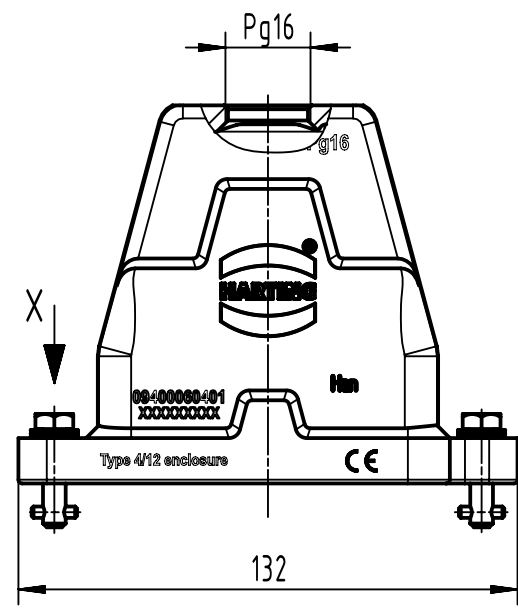

1 2 3 4 5 6

A

B

C

D

X (2:1)

	All Dimensions in mm Original Size DIN A4		Scale 1:2	Free size tol.		Ref.	
						Sub.	
	All rights reserved		Created by SPRENB	Inspected by GERB	Standardisation	Date 2021-09-10	
	Department EL PD					State Final Release	
HARTING			Title Han 6HPR Hood Top Entry PG16 Toggle lock			Doc-Key / ECM-Nr. 100208597/UGD/002/D 500000201415	
D-32339 Espelkamp			Type TB	Number 09 40 006 0401			
						Rev. D	Page 1/1