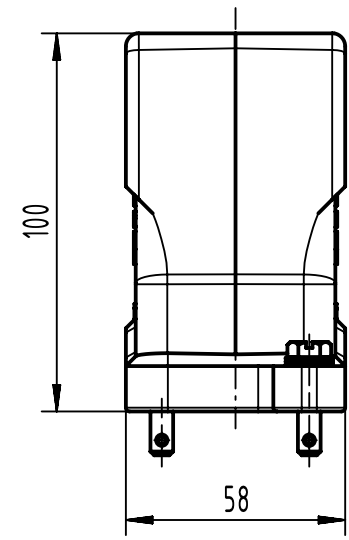

1 2 3 4 5 6

A

B

C

D

X (2:1)

	All Dimensions in mm Original Size DIN A4		Scale 1:2	Free size tol.		Ref.	
						Sub.	
	All rights reserved		Created by SPRENB	Inspected by GERB	Standardisation	Date 2021-09-10	
	Department EL PD					State Final Release	
HARTING			Title Han 6HPR Hood Top Entry PG16 Toggle lock			Doc-Key / ECM-Nr. 100208597/UGD/002/D 500000201415	
D-32339 Espelkamp			Type TB	Number 09 40 006 0401			
						Rev. D	Page 1/1