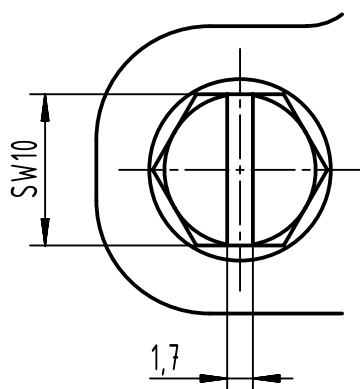

1 2 3 4 5 6

A

B

C

D

X (2:1)

	All Dimensions in mm Original Size DIN A4		Scale 1:2	Free size tol.		Ref.	
						Sub.	
	All rights reserved		Created by SPRENB	Inspected by GERB	Standardisation	Date 2021-09-10	
	Department EL PD					State Final Release	
HARTING			Title Han 6HPR Hood Top Entry PG16 Screw lock			Doc-Key / ECM-Nr. 100208589/UGD/004/D 500000201415	
D-32339 Espelkamp			Type TB	Number 09 40 006 0411			
						Rev. D	Page 1/1