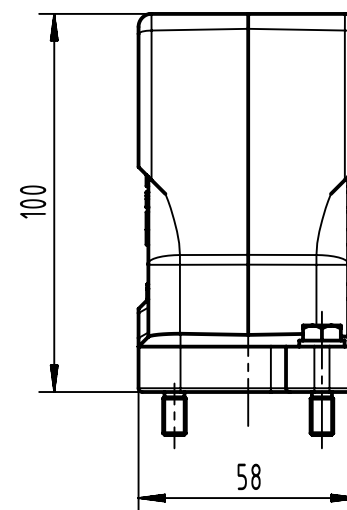

1 2 3 4 5 6

A

B

C

D

X (2:1)

	All Dimensions in mm Original Size DIN A4		Scale 1:2	Free size tol.		Ref.	
						Sub.	
	All rights reserved		Created by SPRENB	Inspected by GERB	Standardisation	Date 2021-09-10	
	Department EL PD					State Final Release	
HARTING			Title Han 6HPR Hood Top Entry PG16 Screw lock			Doc-Key / ECM-Nr. 100208589/UGD/004/D 500000201415	
D-32339 Espelkamp			Type TB	Number 09 40 006 0411			
						Rev. D	Page 1/1