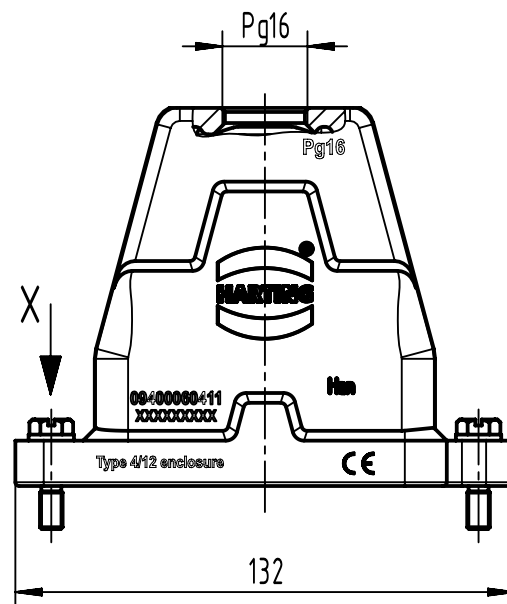

1 2 3 4 5 6

A

B

C

D

X (2:1)

	All Dimensions in mm Original Size DIN A4		Scale 1:2	Free size tol.		Ref.	
						Sub.	
	All rights reserved		Created by SPRENB	Inspected by GERB	Standardisation	Date 2021-09-10	
	Department EL PD					State Final Release	
HARTING			Title Han 6HPR Hood Top Entry PG16 Screw lock			Doc-Key / ECM-Nr. 100208589/UGD/004/D 500000201415	
D-32339 Espelkamp			Type TB	Number 09 40 006 0411			
						Rev. D	Page 1/1