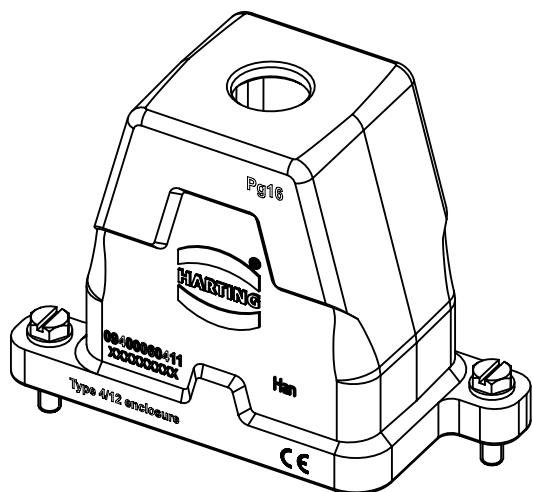

1 2 3 4 5 6

A

B

C

D

X (2:1)

	All Dimensions in mm Original Size DIN A4		Scale 1:2	Free size tol.		Ref.	
						Sub.	
	All rights reserved		Created by SPRENB	Inspected by GERB	Standardisation	Date 2021-09-10	
	Department EL PD					State Final Release	
HARTING			Title Han 6HPR Hood Top Entry PG16 Screw lock			Doc-Key / ECM-Nr. 100208589/UGD/004/D 500000201415	
D-32339 Espelkamp			Type TB	Number 09 40 006 0411			
						Rev. D	Page 1/1