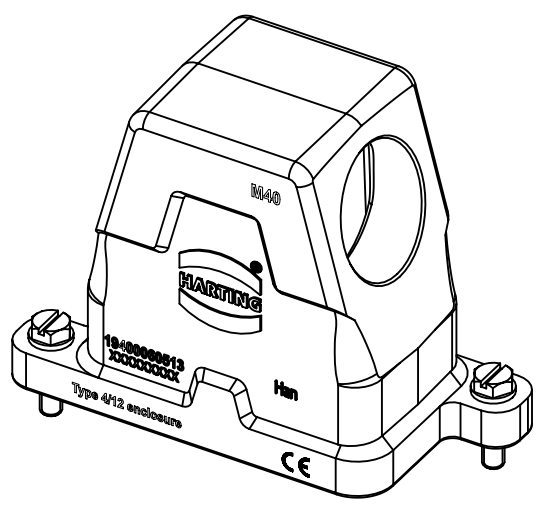

1 2 3 4 5 6

A

B

C

D

X (2:1)

	All Dimensions in mm Original Size DIN A4		Scale 1:2	Free size tol.		Ref.	
						Sub.	
	All rights reserved		Created by SPRENB	Inspected by GERB	Standardisation	Date 2021-09-10	
	Department EL PD					State Final Release	
HARTING			Title Han 6HPR Hood Side M40 Screw lock			Doc-Key / ECM-Nr. 100192827/UGD/004/E 500000201415	
D-32339 Espelkamp			Type TB	Number 19 40 006 0513			
						Rev. E	Page 1/1