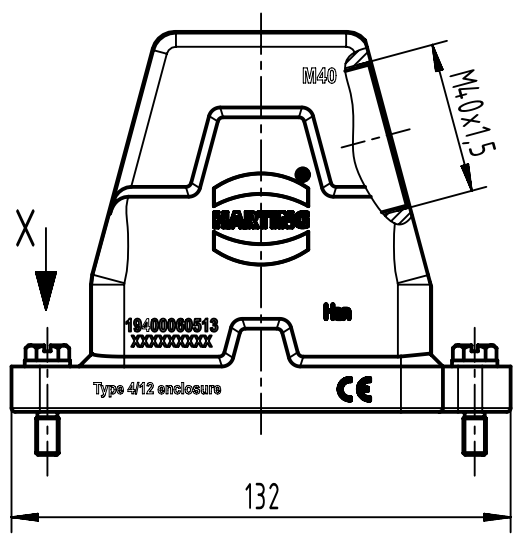

1 2 3 4 5 6

A

B

C

D

X (2:1)

	All Dimensions in mm Original Size DIN A4		Scale 1:2	Free size tol.		Ref.	
						Sub.	
	All rights reserved		Created by SPRENB	Inspected by GERB	Standardisation	Date 2021-09-10	
	Department EL PD					State Final Release	
HARTING			Title Han 6HPR Hood Side M40 Screw lock			Doc-Key / ECM-Nr. 100192827/UGD/004/E 500000201415	
D-32339 Espelkamp			Type TB	Number 19 40 006 0513			
						Rev. E	Page 1/1