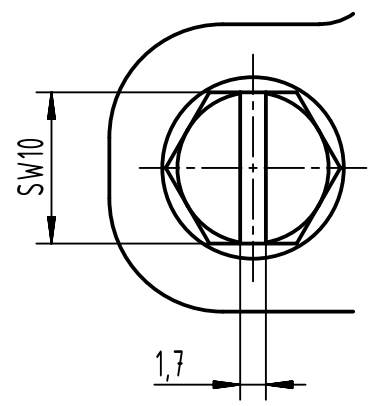

1 2 3 4 5 6

A

B

C

D

X (2:1)

	All Dimensions in mm Original Size DIN A4		Scale 1:2	Free size tol.		Ref.	
						Sub.	
	All rights reserved		Created by SPRENB	Inspected by GERB	Standardisation	Date 2021-09-10	
	Department EL PD					State Final Release	
HARTING			Title Han 6HPR Hood Side M40 Screw lock			Doc-Key / ECM-Nr. 100192827/UGD/004/E 500000201415	
D-32339 Espelkamp			Type TB	Number 19 40 006 0513			
						Rev. E	Page 1/1