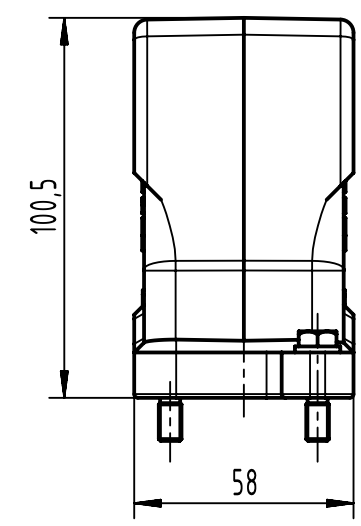

1 2 3 4 5 6

A

B

C

D

X (2:1)

	All Dimensions in mm Original Size DIN A4		Scale 1:2	Free size tol.		Ref.	
						Sub.	
	All rights reserved		Created by SPRENB	Inspected by GERB	Standardisation	Date 2021-09-10	
	Department EL PD					State Final Release	
HARTING			Title Han 6HPR Hood Side M40 Screw lock			Doc-Key / ECM-Nr. 100192827/UGD/004/E 500000201415	
D-32339 Espelkamp			Type TB	Number 19 40 006 0513			
						Rev. E	Page 1/1