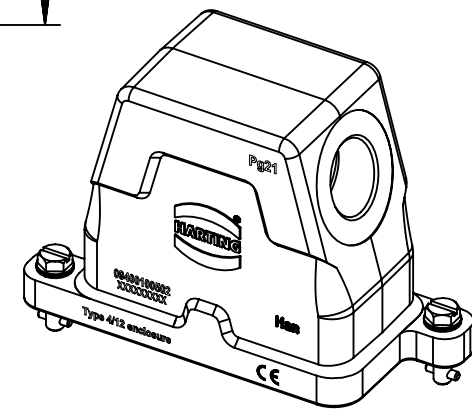

A

B

C

D

A (2:1)

 All Dimensions in mm Original Size DIN A4		Scale 1:2	Free size tol.		Ref.
 All rights reserved Department EL PD		Created by SPRENB	Inspected by GERB	Standardisation	Date 2021-08-10
HARTING D-32339 Espelkamp		Title Han 10HPR-HSE-Pg21-Toggle lock			State Final Release
		Type TB	Number 09 40 010 0502		Doc-Key / ECM-Nr. 100206513/UGD/004/D 500000196731
					Rev. D Page 1/1