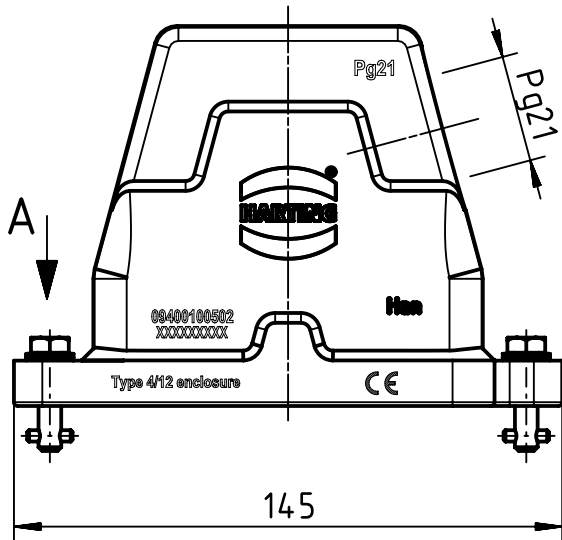

A

B

C

D

A (2:1)

 All Dimensions in mm Original Size DIN A4		Scale 1:2	Free size tol.		Ref.
 All rights reserved Department EL PD		Created by SPRENB	Inspected by GERB	Standardisation	Date 2021-08-10
HARTING D-32339 Espelkamp		Title Han 10HPR-HSE-Pg21-Toggle lock			State Final Release
		Type TB	Number 09 40 010 0502		Doc-Key / ECM-Nr. 100206513/UGD/004/D 500000196731
					Rev. D Page 1/1