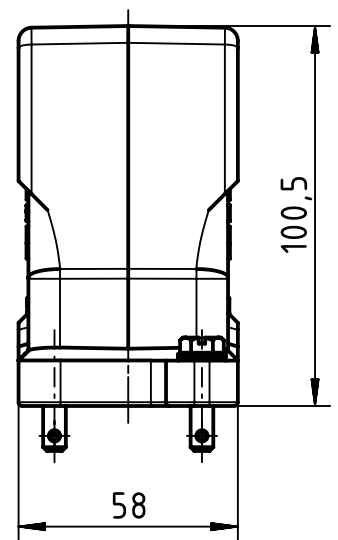

A

B

C

D

A (2:1)

 All Dimensions in mm Original Size DIN A4		Scale 1:2	Free size tol.		Ref.
 All rights reserved Department EL PD		Created by SPRENB	Inspected by GERB	Standardisation	Date 2021-08-10
HARTING D-32339 Espelkamp		Title Han 10HPR-HSE-Pg21-Toggle lock			State Final Release
		Type TB	Number 09 40 010 0502		Doc-Key / ECM-Nr. 100206513/UGD/004/D 500000196731
					Rev. D Page 1/1