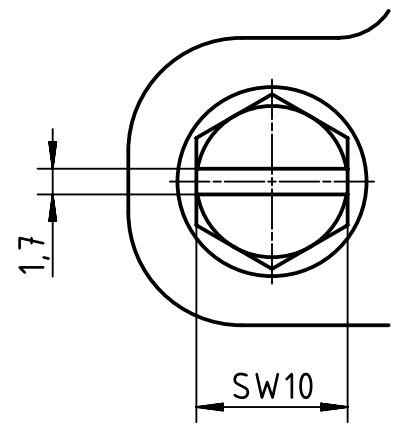

A

B

C

D

A (2:1)

 All Dimensions in mm Original Size DIN A4		Scale 1:2	Free size tol.		Ref.
 All rights reserved Department EL PD		Created by SPRENB	Inspected by GERB	Standardisation	Date 2021-08-10
HARTING D-32339 Espelkamp		Title Han 10HPR-HSE-Pg21-Toggle lock			State Final Release
		Type TB	Number 09 40 010 0502		Doc-Key / ECM-Nr. 100206513/UGD/004/D 500000196731
					Rev. D Page 1/1