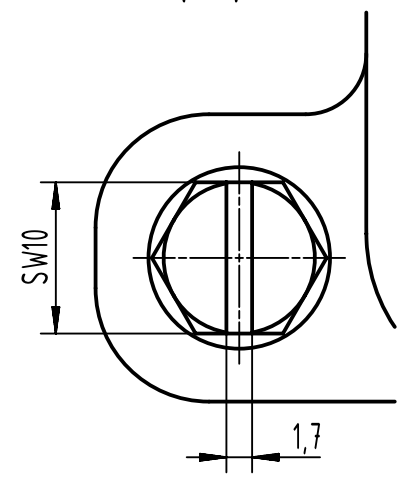

A (2:1) 2x

	All rights reserved Department EL PD	All Dimensions in mm Original Size DIN A4		Scale 1:2	Free size tol.	Ref. Sub.
		Created by SPRENB	Inspected by GERB	Standardisation	Date 2021-08-10	State Final Release
HARTING D-32339 Espelkamp		Title Han 10HPR-gg-SV-M25			Doc-Key / ECM-Nr. 100206732/UGD/004/D 500000196731	
		Type TB	Number 19 40 010 0411		Rev. D	Page 1/1