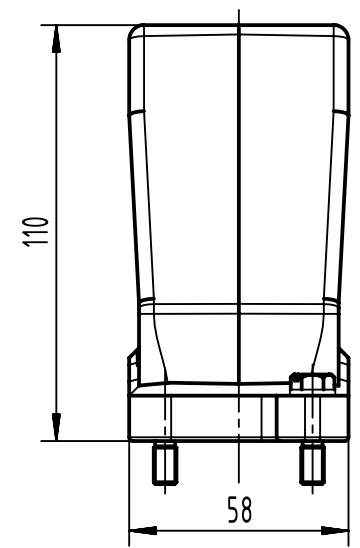

1 2 3 4 5 6

A

B

C

D

	All Dimensions in mm Original Size DIN A4		Scale 1:2	Free size tol.		Ref.	
						Sub.	
	All rights reserved		Created by HELLMANN	Inspected by GERB	Standardisation 302077	Date 2020-12-15	State Final Release
	Department EL PD		Title Han 16HPR-HTE-Pg 36 Screw lock			Doc-Key / ECM-Nr. 100170350/UGD/004/C 500000184040	
HARTING D-32339 Espelkamp			Type TB	Number 09 40 016 0414		Rev. C	Page 1/1