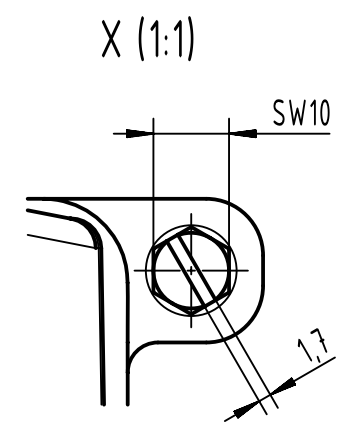

1 2 3 4 5 6

A

B

C

D

	All Dimensions in mm Original Size DIN A4		Scale 1:2	Free size tol.		Ref.	
						Sub.	
	All rights reserved		Created by HELLMANN	Inspected by GERB	Standardisation 302077	Date 2020-12-15	State Final Release
	Department EL PD		Title Han 16HPR-HTE-Pg 36 Screw lock			Doc-Key / ECM-Nr. 100170350/UGD/004/C 500000184040	
HARTING D-32339 Espelkamp			Type TB	Number 09 40 016 0414		Rev. C	Page 1/1