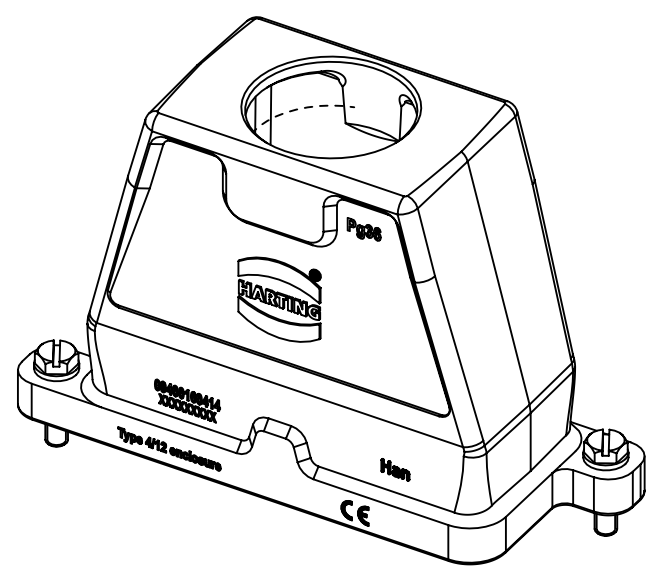

1 2 3 4 5 6

A

B

C

D

	All Dimensions in mm Original Size DIN A4		Scale 1:2	Free size tol.		Ref.	
						Sub.	
	All rights reserved		Created by HELLMANN	Inspected by GERB	Standardisation 302077	Date 2020-12-15	State Final Release
	Department EL PD		Title Han 16HPR-HTE-Pg 36 Screw lock			Doc-Key / ECM-Nr. 100170350/UGD/004/C 500000184040	
HARTING D-32339 Espelkamp			Type TB	Number 09 40 016 0414		Rev. C	Page 1/1