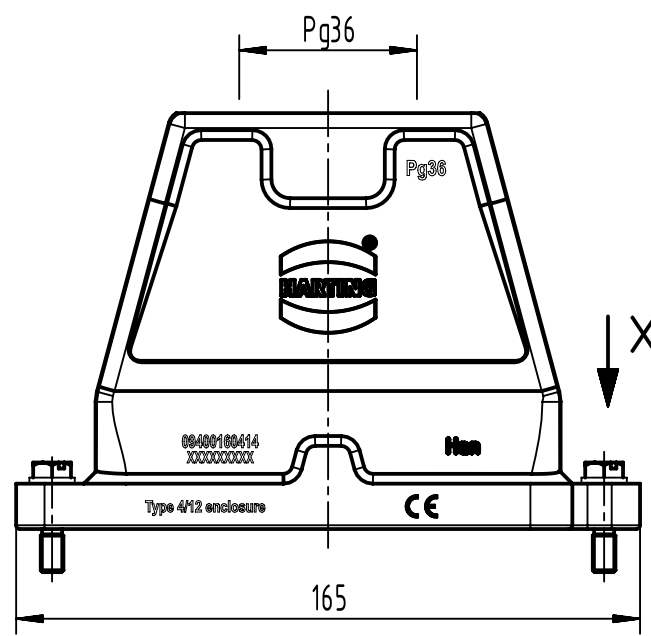

1 2 3 4 5 6

A

B

C

D

	All Dimensions in mm Original Size DIN A4		Scale 1:2	Free size tol.		Ref.	
						Sub.	
	All rights reserved		Created by HELLMANN	Inspected by GERB	Standardisation 302077	Date 2020-12-15	State Final Release
	Department EL PD		Title Han 16HPR-HTE-Pg 36 Screw lock			Doc-Key / ECM-Nr. 100170350/UGD/004/C 500000184040	
HARTING D-32339 Espelkamp			Type TB	Number 09 40 016 0414		Rev. C	Page 1/1