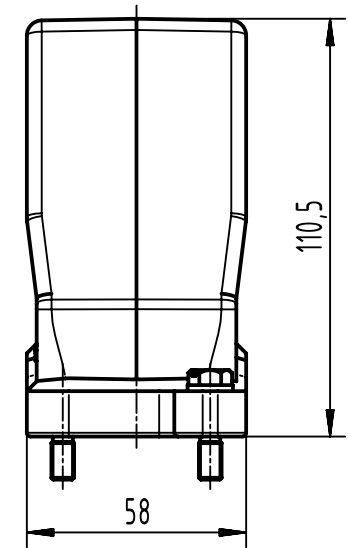

1 2 3 4 5 6

A

B

C

D

	All Dimensions in mm Original Size DIN A4	Scale	Free size tol.		Ref.	
		1:2			Sub.	
	All rights reserved Department EL PD	Created by	Inspected by	Standardisation	Date	State
		HELLMANN	GERB	302077	2021-01-19	Final Release
HARTING D-32339 Espelkamp		Title			Doc-Key / ECM-Nr.	
		Han 16 HPR Hood Side Entry PG 36 Screw L			100215011/UGD/004/D 500000178007	
		Type	Number	Rev.		Page
		TB	09 40 016 0514	D		1/1