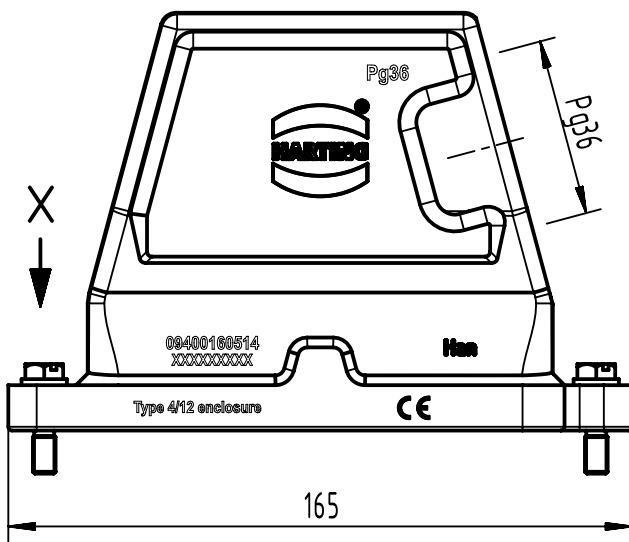

1 2 3 4 5 6

A

B

C

D

	All Dimensions in mm Original Size DIN A4	Scale	Free size tol.		Ref.	
		1:2			Sub.	
	All rights reserved Department EL PD	Created by	Inspected by	Standardisation	Date	State
		HELLMANN	GERB	302077	2021-01-19	Final Release
HARTING D-32339 Espelkamp		Title			Doc-Key / ECM-Nr.	
		Han 16 HPR Hood Side Entry PG 36 Screw L			100215011/UGD/004/D 500000178007	
		Type	Number	Rev.		Page
		TB	09 40 016 0514	D		1/1