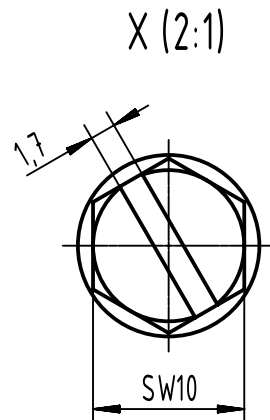

1 2 3 4 5 6

A

B

C

D

	All Dimensions in mm Original Size DIN A4	Scale	Free size tol.		Ref.	
		1:2			Sub.	
	All rights reserved Department EL PD	Created by	Inspected by	Standardisation	Date	State
		HELLMANN	GERB	302077	2021-01-19	Final Release
HARTING D-32339 Espelkamp		Title			Doc-Key / ECM-Nr.	
		Han 16 HPR Hood Side Entry PG 36 Screw L			100215011/UGD/004/D 500000178007	
		Type	Number	Rev.		Page
		TB	09 40 016 0514	D		1/1