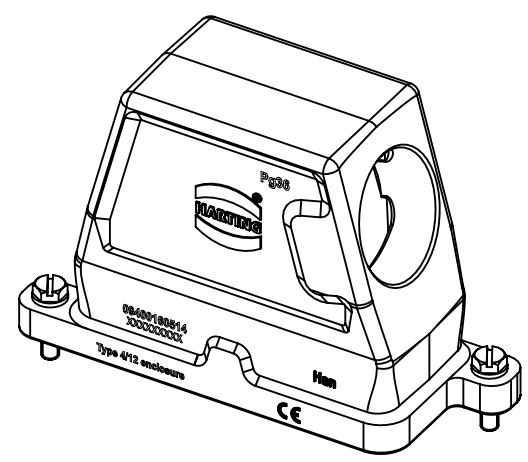

1 2 3 4 5 6

A

B

C

D

	All Dimensions in mm Original Size DIN A4	Scale	Free size tol.		Ref.	
		1:2			Sub.	
	All rights reserved Department EL PD	Created by	Inspected by	Standardisation	Date	State
		HELLMANN	GERB	302077	2021-01-19	Final Release
HARTING D-32339 Espelkamp		Title			Doc-Key / ECM-Nr.	
		Han 16 HPR Hood Side Entry PG 36 Screw L			100215011/UGD/004/D 500000178007	
		Type	Number	Rev.		Page
		TB	09 40 016 0514	D		1/1