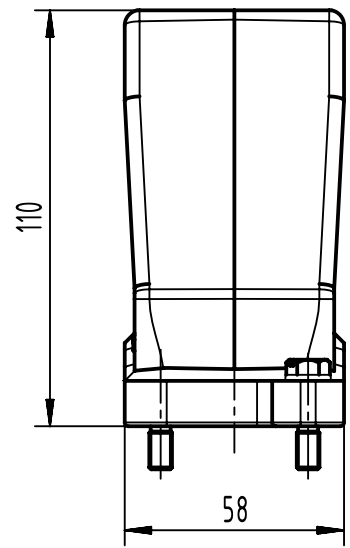

A

B

C

D

	All Dimensions in mm Original Size DIN A4		Scale 1:2	Free size tol.		Ref.
			Created by HELLMANN	Inspected by GERB	Standardisation 302077	Sub.
All rights reserved Department EL PD		Title Han 16HPR Hood w/o Pg-Screw lock		Date 2021-01-19	State Final Release	
HARTING D-32339 Espelkamp		Type TB		Number 09 40 016 0811		Doc-Key / ECM-Nr. 100170365/UGD/005/C 500000178007
				Rev. C	Page 1/1	