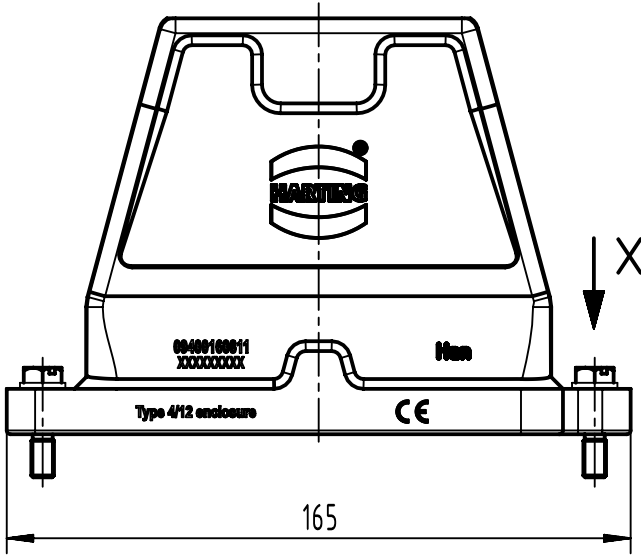

A

B

C

D

	All Dimensions in mm Original Size DIN A4		Scale 1:2	Free size tol.		Ref.
			Created by HELLMANN	Inspected by GERB	Standardisation 302077	Sub.
All rights reserved Department EL PD		Title Han 16HPR Hood w/o Pg-Screw lock		Date 2021-01-19	State Final Release	
HARTING D-32339 Espelkamp		Type TB		Number 09 40 016 0811		Doc-Key / ECM-Nr. 100170365/UGD/005/C 500000178007
				Rev. C	Page 1/1	