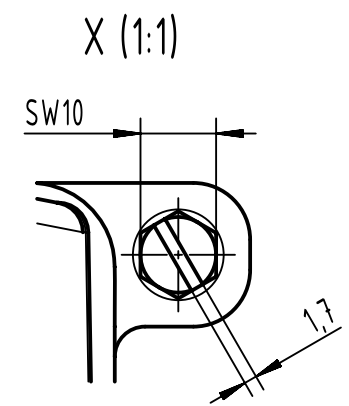

A

B

C

D

	All Dimensions in mm Original Size DIN A4		Scale 1:2	Free size tol.		Ref.
			Created by HELLMANN	Inspected by GERB	Standardisation 302077	Sub.
All rights reserved Department EL PD		Title Han 16HPR Hood w/o Pg-Screw lock		Date 2021-01-19	State Final Release	
HARTING D-32339 Espelkamp		Type TB		Number 09 40 016 0811		Doc-Key / ECM-Nr. 100170365/UGD/005/C 500000178007
				Rev. C	Page 1/1	