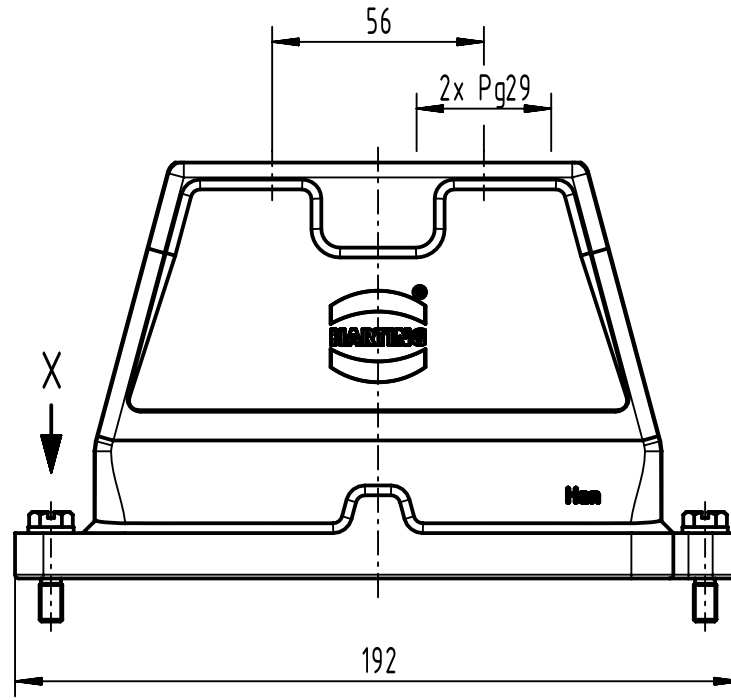

X (2:1)

	All Dimensions in mm Original Size DIN A4		Scale 1:2	Free size tol.		Ref.		
						Sub.		
	All rights reserved		Created by SPRENB	Inspected by GERB	Standardisation 302077	Date 2021-05-18	State Final Release	
	Department EL PD		Title Han 24 HPR Hood Top Entry 2xPG29				Doc-Key / ECM-Nr. 100201959/UGD/004/C 500000190688	
HARTING D-32339 Espelkamp			Type TB	Number 09 40 024 0433			Rev. C	Page 1/1