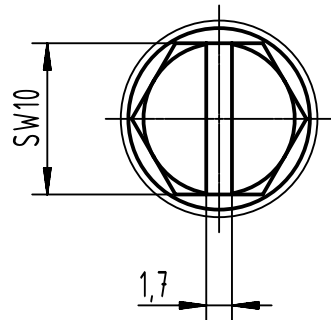

X (2:1)

	All Dimensions in mm Original Size DIN A4		Scale 1:2	Free size tol.		Ref.		
						Sub.		
	All rights reserved		Created by SPRENB	Inspected by GERB	Standardisation 302077	Date 2021-05-18	State Final Release	
	Department EL PD		Title Han 24 HPR Hood Top Entry 2xPG29				Doc-Key / ECM-Nr. 100201959/UGD/004/C 500000190688	
HARTING D-32339 Espelkamp			Type TB	Number 09 40 024 0433			Rev. C	Page 1/1