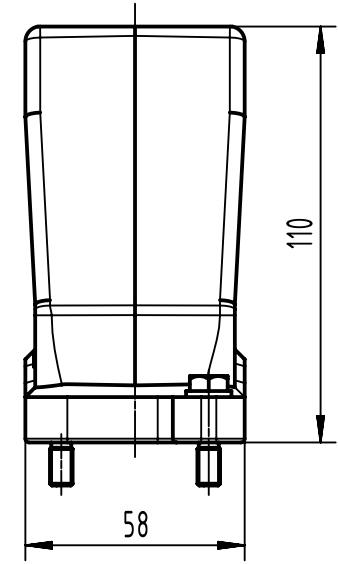

X (2:1)

	All Dimensions in mm Original Size DIN A4		Scale 1:2	Free size tol.		Ref.		
						Sub.		
	All rights reserved		Created by SPRENB	Inspected by GERB	Standardisation 302077	Date 2021-05-18	State Final Release	
	Department EL PD		Title Han 24 HPR Hood Top Entry 2xPG29				Doc-Key / ECM-Nr. 100201959/UGD/004/C 500000190688	
HARTING D-32339 Espelkamp			Type TB	Number 09 40 024 0433			Rev. C	Page 1/1