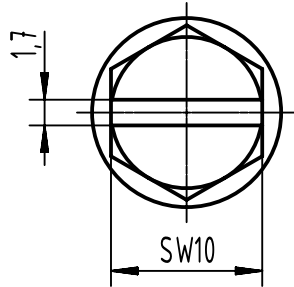

1 2 3 4 5 6

A

B

C

D

X (2:1)

	All Dimensions in mm Original Size DIN A4		Scale 1:2	Free size tol.		Ref.	
			Created by SPRENB	Inspected by GERB	Standardisation 302077	Date 2021-05-18	State Final Release
All rights reserved Department EL PD		Title Han 24HPR-HTE-TL-M32				Doc-Key / ECM-Nr. 10020194.7/UGD/004/D 500000190688	
HARTING D-32339 Espelkamp		Type TB	Number 19 40 024 0402			Rev. D	Page 1/1