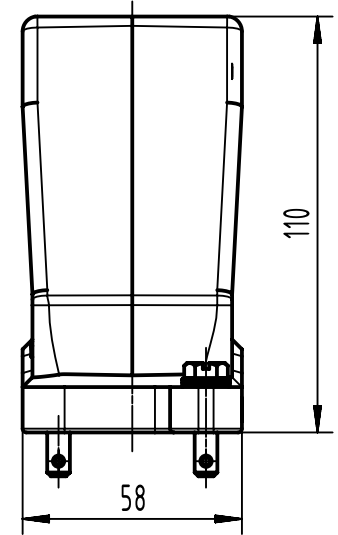

1 2 3 4 5 6

A

B

C

D

X (2:1)

	All Dimensions in mm Original Size DIN A4		Scale 1:2	Free size tol.		Ref.	
			Created by SPRENB	Inspected by GERB	Standardisation 302077	Date 2021-05-18	State Final Release
All rights reserved Department EL PD		Title Han 24HPR-HTE-TL-M32				Doc-Key / ECM-Nr. 10020194.7/UGD/004/D 500000190688	
HARTING D-32339 Espelkamp		Type TB	Number 19 40 024 0402			Rev. D	Page 1/1