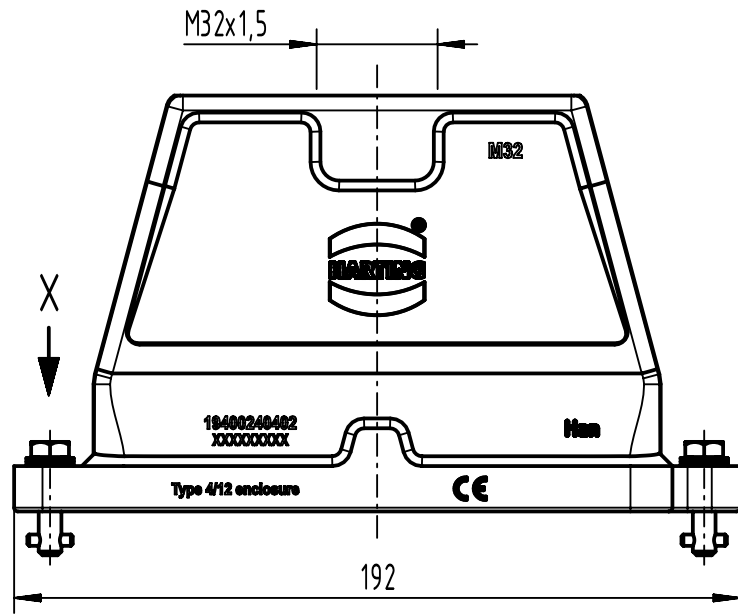

1 2 3 4 5 6

A

B

C

D

X (2:1)

	All Dimensions in mm Original Size DIN A4		Scale 1:2	Free size tol.		Ref.	
			Created by SPRENB	Inspected by GERB	Standardisation 302077	Date 2021-05-18	State Final Release
All rights reserved Department EL PD		Title Han 24HPR-HTE-TL-M32				Doc-Key / ECM-Nr. 10020194.7/UGD/004/D 500000190688	
HARTING D-32339 Espelkamp		Type TB	Number 19 40 024 0402			Rev. D	Page 1/1