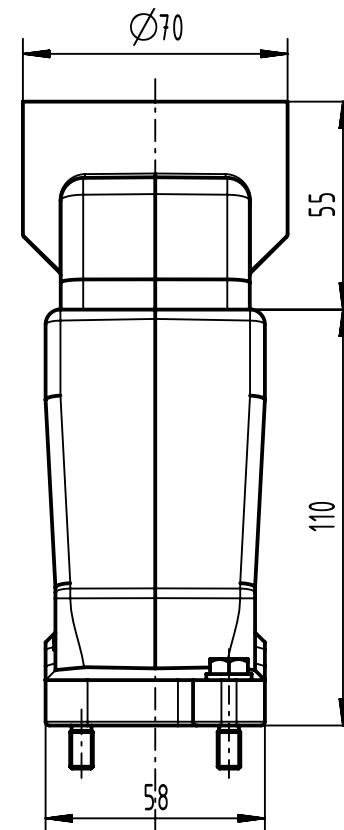

1 2 3 4 5 6

A  
B  
C  
D

X (2:1)

	All Dimensions in mm Original Size DIN A4		Scale 1:2	Free size tol.		Ref.
						Sub.
	All rights reserved		Created by SPRENB	Inspected by GERB	Standardisation 302077	Date 2021-05-18
	Department EL PD					State Final Release
HARTING D-32339 Espelkamp			Title Han 24 HPR Hood T E M63 Screw Lock			Doc-Key / ECM-Nr. 100201951/UGD/004/C 500000190688
			Type TB	Number 19 40 024 0420		Rev. C Page 1/1