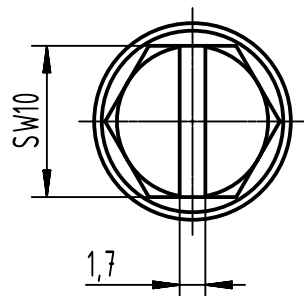

1 2 3 4 5 6

A  
B  
C  
D

X (2:1)

	All Dimensions in mm Original Size DIN A4		Scale 1:2	Free size tol.		Ref.
						Sub.
	All rights reserved		Created by SPRENB	Inspected by GERB	Standardisation 302077	Date 2021-05-18
	Department EL PD					State Final Release
HARTING D-32339 Espelkamp			Title Han 24 HPR Hood T E M63 Screw Lock			Doc-Key / ECM-Nr. 100201951/UGD/004/C 500000190688
			Type TB	Number 19 40 024 0420		Rev. C Page 1/1