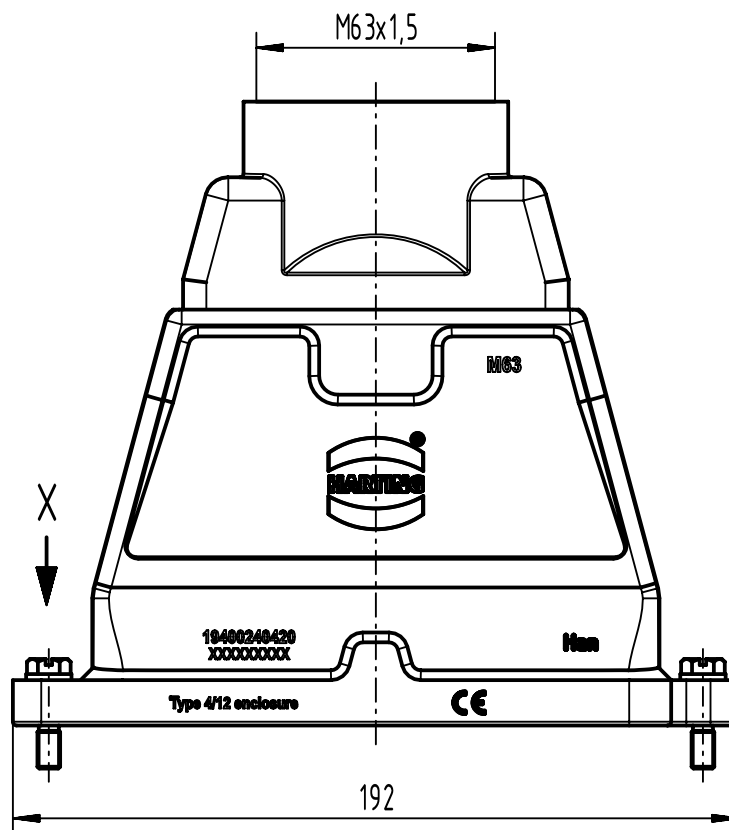

1 2 3 4 5 6

A  
B  
C  
D

X (2:1)

	All Dimensions in mm Original Size DIN A4		Scale 1:2	Free size tol.		Ref.
						Sub.
	All rights reserved		Created by SPRENB	Inspected by GERB	Standardisation 302077	Date 2021-05-18
	Department EL PD					State Final Release
HARTING D-32339 Espelkamp			Title Han 24 HPR Hood T E M63 Screw Lock			Doc-Key / ECM-Nr. 100201951/UGD/004/C 500000190688
			Type TB	Number 19 40 024 0420		Rev. C Page 1/1