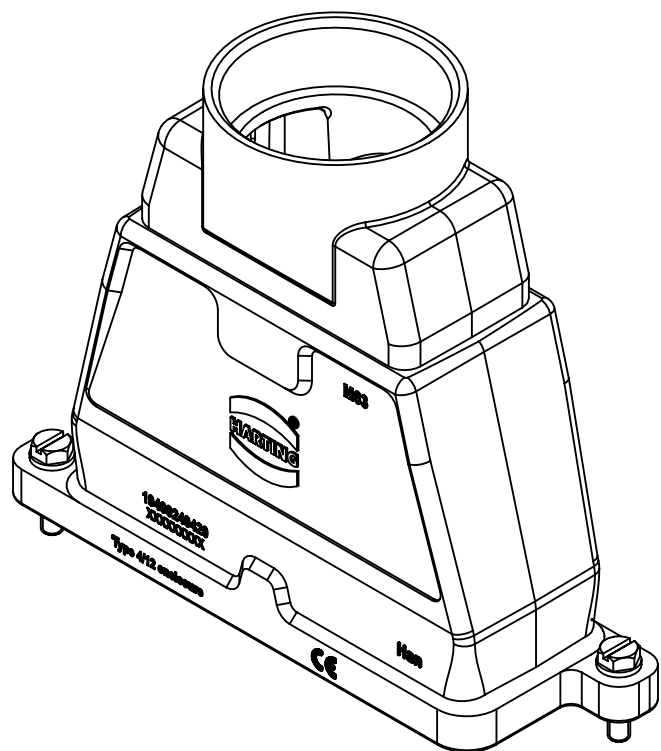

1 2 3 4 5 6

A  
B  
C  
D

X (2:1)

	All Dimensions in mm Original Size DIN A4		Scale 1:2	Free size tol.		Ref.
						Sub.
	All rights reserved		Created by SPRENB	Inspected by GERB	Standardisation 302077	Date 2021-05-18
	Department EL PD					State Final Release
HARTING D-32339 Espelkamp			Title Han 24 HPR Hood T E M63 Screw Lock			Doc-Key / ECM-Nr. 100201951/UGD/004/C 500000190688
			Type TB	Number 19 40 024 0420		Rev. C Page 1/1