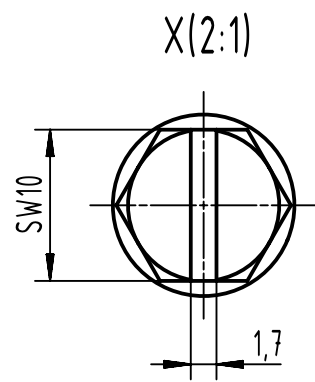

1 2 3 4 5 6

A  
B  
C  
D

	All Dimensions in mm Original Size DIN A4		Scale 1:2	Free size tol.		Ref.
			Created by SPRENB	Inspected by GERB	Standardisation 302077	Date 2020-12-09
All rights reserved Department EL PD		Title Han 24HPR Hood Side Entry M50 Screw Lock			State Final Release	
HARTING D-32339 Espelkamp		Type TB      Number 19 40 024 0514			Doc-Key / ECM-Nr. 100172273/UGD/004/B 500000183544 Rev. B      Page 1/1	