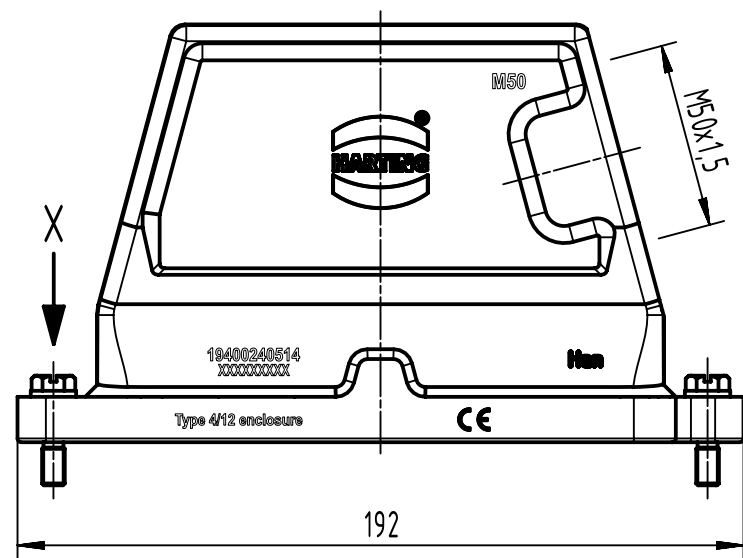

1 2 3 4 5 6

A  
B  
C  
D

	All Dimensions in mm Original Size DIN A4		Scale 1:2	Free size tol.		Ref.
			Created by SPRENB	Inspected by GERB	Standardisation 302077	Date 2020-12-09
All rights reserved Department EL PD		Title Han 24HPR Hood Side Entry M50 Screw Lock			State Final Release	
HARTING D-32339 Espelkamp		Type TB      Number 19 40 024 0514			Doc-Key / ECM-Nr. 100172273/UGD/004/B 500000183544 Rev. B      Page 1/1	