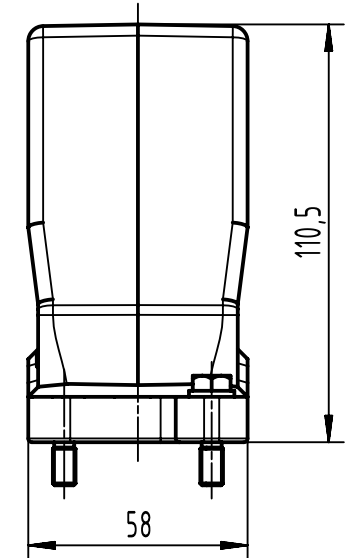

1 2 3 4 5 6

A  
B  
C  
D

	All Dimensions in mm Original Size DIN A4		Scale 1:2	Free size tol.		Ref.
			Created by SPRENB	Inspected by GERB	Standardisation 302077	Date 2020-12-09
All rights reserved Department EL PD		Title Han 24HPR Hood Side Entry M50 Screw Lock			State Final Release	
HARTING D-32339 Espelkamp		Type TB      Number 19 40 024 0514			Doc-Key / ECM-Nr. 100172273/UGD/004/B 500000183544 Rev. B      Page 1/1	