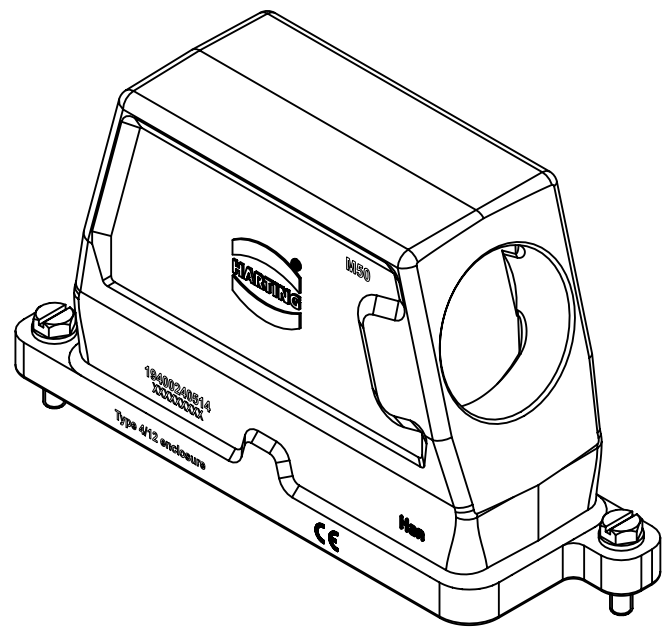

1 2 3 4 5 6

A  
B  
C  
D

	All Dimensions in mm Original Size DIN A4		Scale 1:2	Free size tol.		Ref.
			Created by SPRENB	Inspected by GERB	Standardisation 302077	Date 2020-12-09
All rights reserved Department EL PD		Title Han 24HPR Hood Side Entry M50 Screw Lock			State Final Release	
HARTING D-32339 Espelkamp		Type TB      Number 19 40 024 0514			Doc-Key / ECM-Nr. 100172273/UGD/004/B 500000183544 Rev. B      Page 1/1	