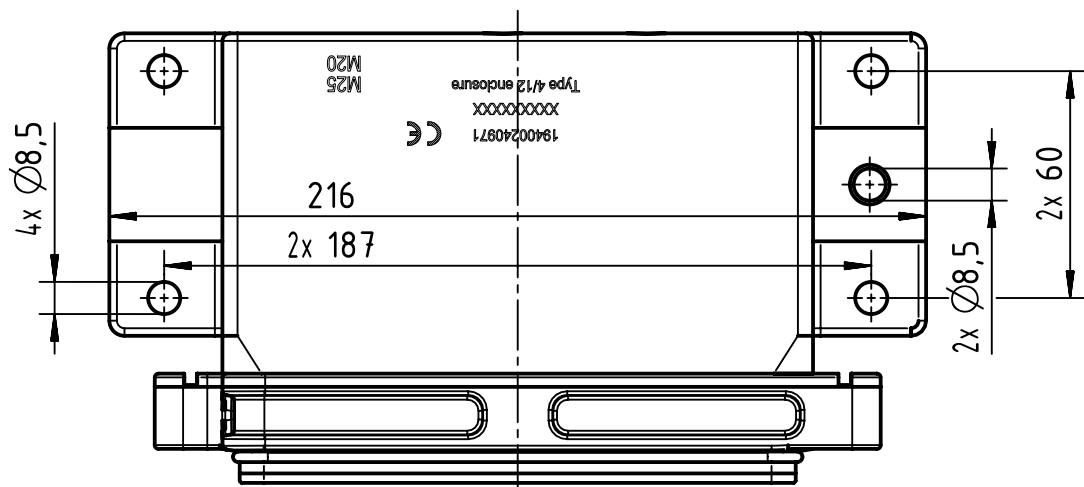

seal

	All Dimensions in mm Original Size DIN A4		Scale 1:2	Free size tol.		Ref.		
						Sub.		
	All rights reserved		Created by 100887	Inspected by GERB	Standardisation	Date 2021-10-18	State Final Release	
	Department EL PD		Title Han 24HPR-HSM angled-3xM25/1xM20-SL				Doc-Key / ECM-Nr. 100126114 /UGD/006/F 500000204151	
HARTING D-32339 Espelkamp			Type TB	Number 19 40 024 0971			Rev. F	Page 1/1