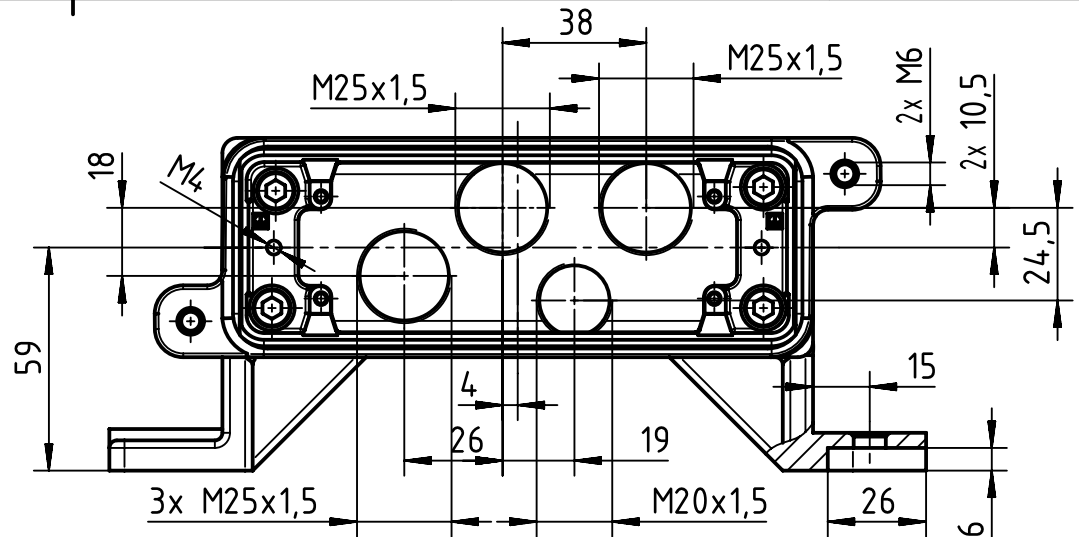

seal

	All Dimensions in mm Original Size DIN A4		Scale 1:2	Free size tol.		Ref.		
						Sub.		
	All rights reserved		Created by 100887	Inspected by GERB	Standardisation	Date 2021-10-18	State Final Release	
	Department EL PD		Title Han 24HPR-HSM angled-3xM25/1xM20-SL				Doc-Key / ECM-Nr. 100126114 /UGD/006/F 500000204151	
HARTING D-32339 Espelkamp			Type TB	Number 19 40 024 0971			Rev. F	Page 1/1