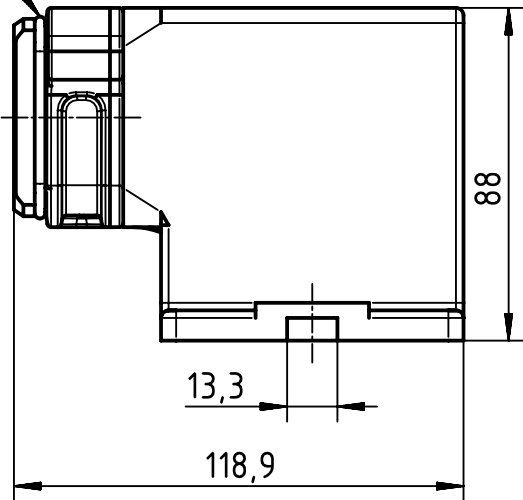

seal

	All Dimensions in mm Original Size DIN A4		Scale 1:2	Free size tol.		Ref.		
						Sub.		
	All rights reserved		Created by 100887	Inspected by GERB	Standardisation	Date 2021-10-18	State Final Release	
	Department EL PD		Title Han 24HPR-HSM angled-3xM25/1xM20-SL				Doc-Key / ECM-Nr. 100126114 /UGD/006/F 500000204151	
HARTING D-32339 Espelkamp			Type TB	Number 19 40 024 0971			Rev. F	Page 1/1