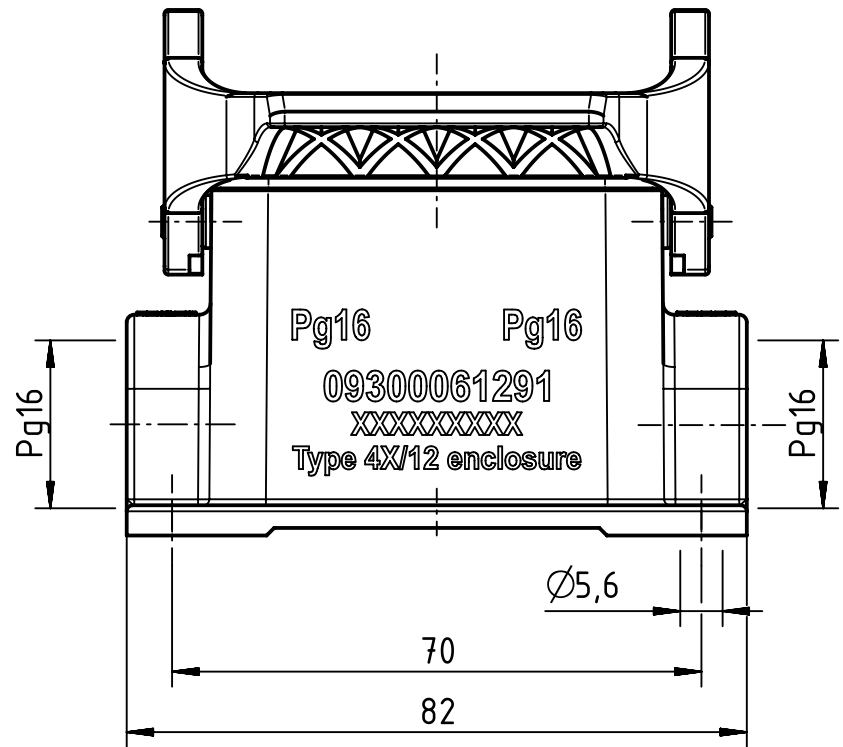

1 2 3 4 5 6

A

B

C

D

	All Dimensions in mm Original Size DIN A4		Scale 1:1	Free size tol.		Ref. Sub. TB 09 30 006 1291 v. 26.04.11	
	All rights reserved Department EL PD		Created by 102700	Inspected by SUNDERMEIER	Standardisation RUETERA	Date 2020-02-20	State Final Release
HARTING Electric GmbH & Co. KG D-32339 Espelkamp			Title Han B Base Surface LC 1 Lever 2 Entries			Doc-Key / ECM-Nr. 100208663/UGD/005/C 500000167071	
			Type TB	Number 09 30 006 1291		Rev. C	Page 1/1