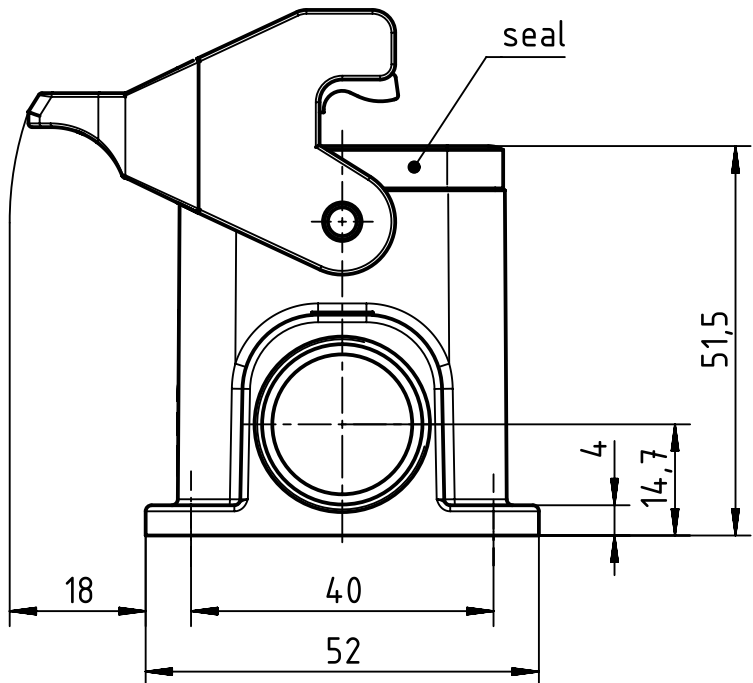

1 2 3 4 5 6

A

B

C

D

	All Dimensions in mm Original Size DIN A4		Scale 1:1	Free size tol.		Ref. Sub. TB 09 30 006 1291 v. 26.04.11	
	All rights reserved Department EL PD		Created by 102700	Inspected by SUNDERMEIER	Standardisation RUETERA	Date 2020-02-20	State Final Release
HARTING Electric GmbH & Co. KG D-32339 Espelkamp			Title Han B Base Surface LC 1 Lever 2 Entries			Doc-Key / ECM-Nr. 100208663/UGD/005/C 500000167071	
			Type TB	Number 09 30 006 1291		Rev. C	Page 1/1