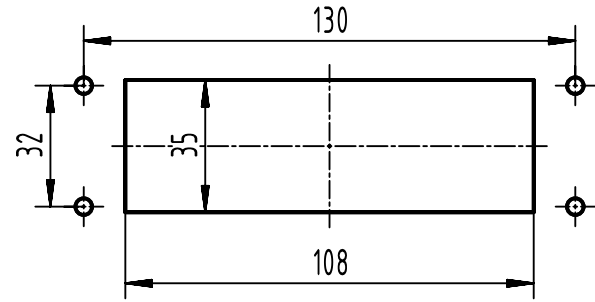

panel cut out  
(1:2)

	All rights reserved Department EL PD	All Dimensions in mm Original Size DIN A4		Scale 1:1	Free size tol.	Ref.
		Created by BALSAN	Inspected by 402602	Standardisation 302077	Date 2021-02-22	State Final Release
HARTING D-32339 Espelkamp		Title Han-Eco Mod.24-HBM			Doc-Key / ECM-Nr. 100186481/UGD/012/B 500000189751	
		Type TB	Number 19 41 024 0301		Rev. B	Page 1/1