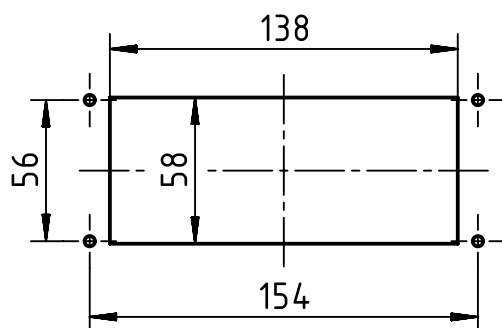

panel cut out (1:3)

	All Dimensions in mm Original Size DIN A4		Scale 1:2	Free size tol.		Ref.	
	All rights reserved		Created by LONGL	Inspected by HEW	Standardisation RUETERA	Sub.	
Department EL PD		Title Han 24B HTE M40 PFT SL		Date 2018-05-28	State Final Release		
HARTING (Zhuhai) Manufacturing Co., Ltd. 519085 Zhuhai, China		Type TB	Number 19 30 024 1132		Doc-Key / ECM-Nr. 100720424/UGD/001/B 500000135678	Rev. B	Page 1/1